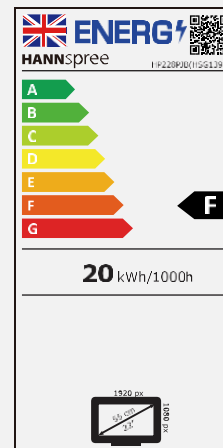

Display Size	54,6cm / 21.5" Diagonal
Panel Type	TFT – LED Backlight ADS Panel (*)
Aspect Ratio	16:9
Resolution (H x V)	1920 x 1080 Full HD
Brightness	250cd/m²
Contrast (Typ.)	1.000:1 (Typical)
Contrast (Active)	80.000.000:1 (Active)
Viewing Angle L/R; U/D	178° H – 178° V (CR >10)
Response Time	4 msec
Pixel Pitch	0,248 (H) x 0,248 (V) mm
Panel Surface	Anti-Glare
Display Colors	16.7M Colors
Horizontal Frequency	30 ~ 83 kHz
Vertical Frequency	56 ~ 75 Hz
Max Display Frequency	1920 x 1080 @ 60Hz
Input 1	D-Sub (VGA)
Input 2	HDMI
Input 3	Display Port
Buil-in Speakers	Yes, 2W x 2; Earphone Jack
Power Consumption	On: 10,81W; Stand-by: 0,35W; Off: 0,22W (Energy Consumption related to EPA Energy Star Version 8.0)
AC Power Range	AC 100 ~ 240 Volt; 50 ~ 60 Hz
Product Dimensions	489.3 x 215.3 x 491.8 mm (W x D x H)
Packing Dimensions	546 x 154 x 360 mm (W x D x H)
Net / Gross Weight	3.6 Kg / 4.75 Kg
Bezel & Color Plan	Bezel / Arm / Base / Rear Cover: Black texture

VESA Mounting	100 x 100 mm
Monitor Stand	Height Adjustable Stand (120mm range)
Tilt / Kensington Lock	-5° ~ 20° / Yes
Pivot / Swivel	Yes 90° Clockwise / Left: 45° - Right: 45°
Controls	Menu, <, >, AUTO, Power
Color	Warm, Natural, Cool, User Mode
Preset Mode	PC, Movie, Game, ECO Modes
On Screen Display	11 OSD Languages
Accessory	Power Cable (1,5m); HDMI Cable (1,5m); Warranty Card; Quick Start Guide
Other Features	Low Blue Light Mode Flicker Free

Supplier's Name	HANNspree
Model Name	HP228PJB
Energy efficiency class for standard Dynamic Range (SDR)	F
Annual Energy Power Consumption (kWh/1000h)	20 kWh/1000h
On mode power demand for Standard Dynamic Range (SDR)	20 W
Off mode power demand (W)	0,3 W
Standby mode power demand (W)	0,5 W
Screen Diagonal (cm / inches)	54,6cm / 21.5"
Resolution	1920 x 1080

PART NO.:
HP 228 PJB
(RAW: EU – EAW: UK)

4 711404 023200 >

* "ADS" word mark / trademark and related patents on technologies belong to their respective owners.