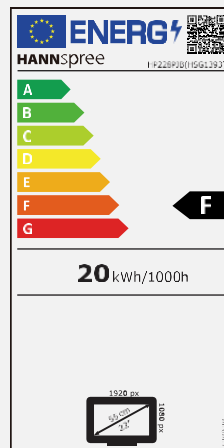

Display Size	54,6cm / 21.5" Diagonal
Panel Type	TFT – LED Backlight ADS Panel (*)
Aspect Ratio	16:9
Resolution (H x V)	1920 x 1080 Full HD
Brightness	250cd/m²
Contrast (Typ.)	1.000:1 (Typical)
Contrast (Active)	80.000.000:1 (Active)
Viewing Angle L/R; U/D	178° H – 178° V (CR >10)
Response Time	4 msec
Pixel Pitch	0,248 (H) x 0,248 (V) mm
Panel Surface	Anti-Glare
Display Colors	16.7M Colors
Horizontal Frequency	30 ~ 83 kHz
Vertical Frequency	56 ~ 75 Hz
Max Display Frequency	1920 x 1080 @ 60Hz
Input 1	D-Sub (VGA)
Input 2	HDMI
Input 3	Display Port
Buil-in Speakers	Yes, 2W x 2; Earphone Jack
Power Consumption	On: 10,81W; Stand-by: 0,35W; Off: 0,22W (Energy Consumption related to EPA Energy Star Version 8.0)
AC Power Range	AC 100 ~ 240 Volt; 50 ~ 60 Hz
Product Dimensions	489.3 x 215.3 x 491.8 mm (W x D x H)
Packing Dimensions	546 x 154 x 360 mm (W x D x H)
Net / Gross Weight	3.6 Kg / 4.75 Kg
Bezel & Color Plan	Bezel / Arm / Base / Rear Cover: Black texture

VESA Mounting	100 x 100 mm
Monitor Stand	Height Adjustable Stand (120mm range)
Tilt / Kensington Lock	-5° ~ 20° / Yes
Pivot / Swivel	Yes 90° Clockwise / Left: 45° - Right: 45°
Controls	Menu, <, >, AUTO, Power
Color	Warm, Natural, Cool, User Mode
Preset Mode	PC, Movie, Game, ECO Modes
On Screen Display	11 OSD Languages
Accessory	Power Cable (1,5m); HDMI Cable (1,5m); Warranty Card; Quick Start Guide
Other Features	Low Blue Light Mode Flicker Free

Supplier's Name	HANNspree
Model Name	HP228PJB
Energy efficiency class for standard Dynamic Range (SDR)	F
Annual Energy Power Consumption (kWh/1000h)	20 kWh/1000h
On mode power demand for Standard Dynamic Range (SDR)	20 W
Off mode power demand (W)	0,3 W
Standby mode power demand (W)	0,5 W
Screen Diagonal (cm / inches)	54,6cm / 21.5"
Resolution	1920 x 1080

PART NO.:
HP 228 PJB
(RAW: EU – EAW: UK)

4 711404 023200 >

* "ADS" word mark / trademark and related patents on technologies belong to their respective owners.