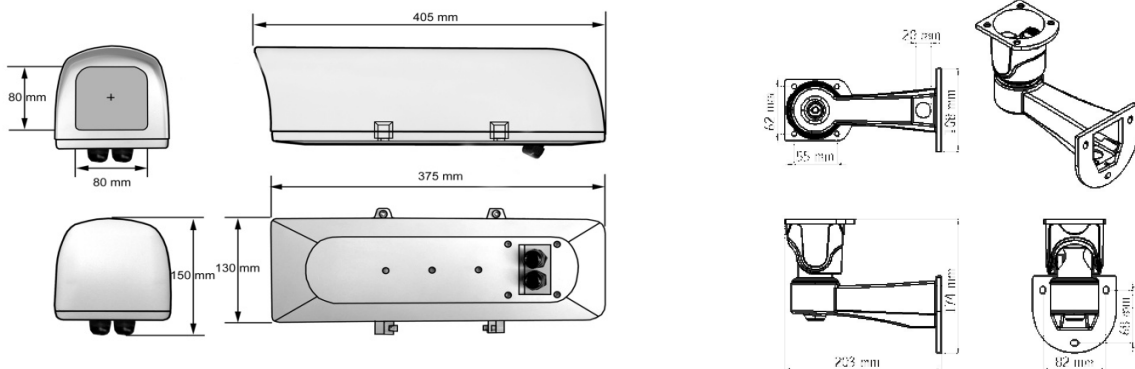

Weather Proof to IP67

3 Year Anti-Corrosion Warranty

Manufactured From Die Cast Aluminium

Quick Release Removable Top

Low Power Consumption with dual voltage heater. 12v =1.2A - 24vAC =600Ma

Dimensions:

Accessories:

HAY-POLEMOUNT

Polemount adapter for the METRO 230 or LV

2 Clamps for pole sizes

67mm to 127mm

83mm to 178mm.

HAY-METRO-HEATER 230V - Replacement Heater Element and PCB for Metro 230V

HAY-METRO-LV - Replacement Heater Element and PCB for Metro LV