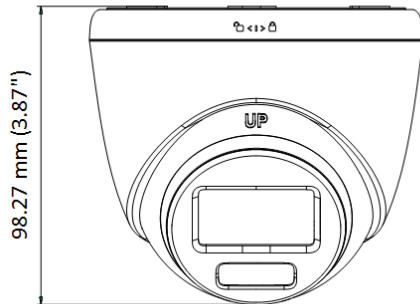

▪ **Available Model**

DS-2CE72KF3T

▪ **Dimension**

▪ **Accessory**

▪ **Optional**

DS-1281ZJ-S Inclined ceiling mount	DS-1280ZJ-S Junction box	DS-1276ZJ-SUS Corner mount	DS-1272ZJ-110-TRS Wall mount	DS-1275ZJ-SUS Vertical pole mount