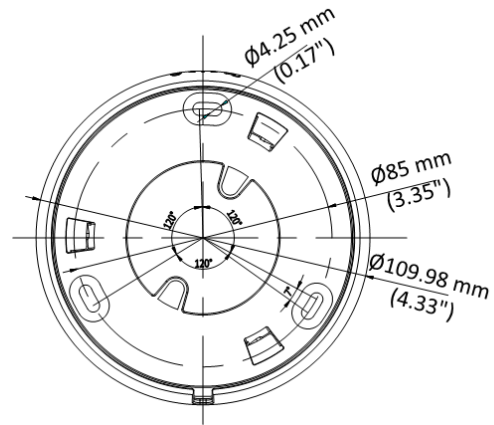

▪ **Available Model**

DS-2CE72KF3T

▪ **Dimension**

▪ **Accessory**

▪ **Optional**

DS-1281ZJ-S Inclined ceiling mount	DS-1280ZJ-S Junction box	DS-1276ZJ-SUS Corner mount	DS-1272ZJ-110-TRS Wall mount	DS-1275ZJ-SUS Vertical pole mount