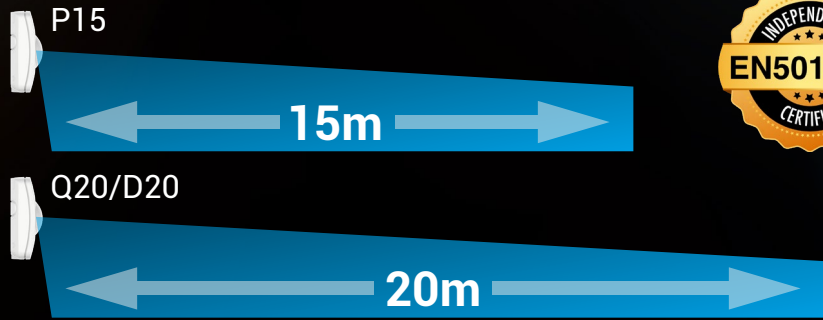

Outstanding catch performance

Texecom's design team started with the perfect optical geometry for motion sensing, and developed a beautiful minimalist low-profile design that celebrates, rather than hides, its optical prowess.

Note: Coverage patterns differ when in PetWise mode.

Model	Part Number	Description	Mounting	EN Grade	Compliance	Options	Pyro	Microwave	Range	Coverage	Mounting Height	LED
P15	AKB-0001	15m PIR	Wall	G2	EN50131-2-2	PW	Dual		15m	90°	1.5m - 3m	Cyan
Q20	AKC-0001	20m Quad PIR	Wall	G2	EN50131-2-2	PW	Quad		20m	90°	1.5m - 3m	Cyan
D20	AKD-0001	20m Dual Tech	Wall	G2	EN50131-2-4	PW, CW, DT	Quad	•	20m	85°	1.5m - 3m	Tri-Colour

Options key : PW = PetWise mode CW = CloakWise mode DT = Dual Technology mode

Reliability you can depend on

Texecom understand that reliability underpins the fundamental trust in an intrusion alarm system and has developed the Capture range to be our most reliable, most resilient, most robust and most trustworthy range of motion detectors, to date.

Selectable sensitivity

Digital temperature compensation

Active white light rejection

Install in seconds

Speed up your installations and spend less time installing devices. Capture has been designed with the installer in mind and includes a host of installer friendly features, making installation and commissioning a doddle.

Applications

Capture motion detectors excel in a wide variety of professional security applications.

For technical specs, see the manual via the TexecomPro mobile app. Visit digital.texecom.com/pro for more info.

Texecom