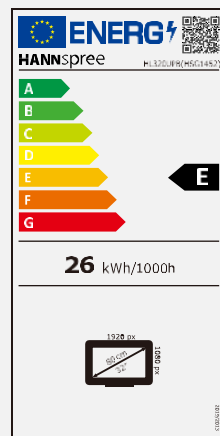

SPEAKERS, VESA

Built-In Stereo
Speakers
8W + 8W

VESA
Wall-Mountable

OTHER FEATURES

Eco
Friendly

Low
Power
Cons.

Remote
Control

Video
Modes

| | |
|------------------------|--|
| Display Size | 80 cm / 31,5" Diagonal |
| Panel Type | TFT – D-LED Backlight ADS Panel (*) |
| Aspect Ratio | 16:9 |
| Resolution (H x V) | 1920 x 1080 Full HD |
| Brightness | 300cd/m ² (Typical) - 450cd/m ² (Max) |
| Contrast (Typ.) | 1200:1 (Typical) |
| Viewing Angle L/R; U/D | 178° H / 178° V (CR > 10) |
| Response Time | 8 msec (Typical) |
| Pixel Pitch | 0,364 (H) x 0,364 (V) mm |
| Active Area | 698,4 (H) x 392,85 (V) mm |
| Display Colors | 16,7M Colors (8-Bits) |
| Horizontal Frequency | 30 ~ 75 kHz |
| Vertical Frequency | 56 ~ 75 Hz |
| Max Display Frequency | 1920 x 1080 @ 60Hz |
| Input 1 | VGA |
| Input 2 | HDMI 1.4 x 2 |
| Input 3 | USB 2.0 x 2 (5V Output; 0,5A each) |
| Input 4 | Audio |
| Buil-in Speakers | Yes, 2 x 8W, Earphone Jack |
| Power Consumption | On: 26W; Stand-by: 0,5W; Off: 0,3W |
| AC Power Range | AC 100 ~ 240 Volt; 50 ~ 60 Hz |
| Product Dimensions | 735 x 210,5 x 470,7 mm (W x D x H) with stand 735 x 80,2 x 433,5 mm (W x D x H) without stand |
| Packing Dimensions | 795 x 130 x 510 mm (W x D x H) |
| Net / Gross Weight | 4 Kg / 5.3 Kg |

| | |
|------------------------|---|
| VESA Mounting | 100 x 100 mm |
| Monitor Stand | Fixed Stand |
| Tilt / Kensington Lock | - / - |
| Pivot / Swivel | - / - |
| Controls | Input / ▲ / ▼ / </Volume - / </Volume + / MENU / POWER |
| Color | Normal, Warm, Cool, User Mode |
| Preset Mode | Dynamic, Standard, Movie, User Mode |
| On Screen Display | 7 OSD Languages |
| Features | USB Media Player Auto-Play Auto-Power On |
| Accessory | Power Cable not removable (1,8 mt); HDMI Cable (1,5m); Remote Control; Warranty Card; Quick Start Guide; 5 x M6*10mm screws |