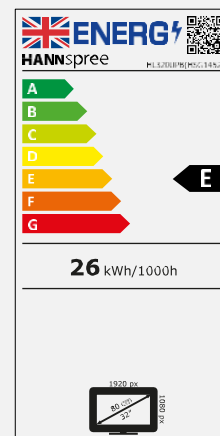

SPEAKERS, VESA

Built-In Stereo
Speakers
8W + 8W

VESA
Wall-Mountable

OTHER FEATURES

Eco
Friendly

Low
Power
Cons.

Remote
Control

Video
Modes

| | |
|------------------------|--|
| Display Size | 80 cm / 31,5" Diagonal |
| Panel Type | TFT – D-LED Backlight ADS Panel (*) |
| Aspect Ratio | 16:9 |
| Resolution (H x V) | 1920 x 1080 Full HD |
| Brightness | 300cd/m ² (Typical) - 450cd/m ² (Max) |
| Contrast (Typ.) | 1200:1 (Typical) |
| Viewing Angle L/R; U/D | 178° H / 178° V (CR > 10) |
| Response Time | 8 msec (Typical) |
| Pixel Pitch | 0,364 (H) x 0,364 (V) mm |
| Active Area | 698,4 (H) x 392,85 (V) mm |
| Display Colors | 16,7M Colors (8-Bits) |
| Horizontal Frequency | 30 ~ 75 kHz |
| Vertical Frequency | 56 ~ 75 Hz |
| Max Display Frequency | 1920 x 1080 @ 60Hz |
| Input 1 | VGA |
| Input 2 | HDMI 1.4 x 2 |
| Input 3 | USB 2.0 x 2 (5V Output; 0,5A each) |
| Input 4 | Audio |
| Buil-in Speakers | Yes, 2 x 8W, Earphone Jack |
| Power Consumption | On: 26W; Stand-by: 0,5W; Off: 0,3W |
| AC Power Range | AC 100 ~ 240 Volt; 50 ~ 60 Hz |
| Product Dimensions | 735 x 210,5 x 470,7 mm (W x D x H) with stand 735 x 80,2 x 433,5 mm (W x D x H) without stand |
| Packing Dimensions | 795 x 130 x 510 mm (W x D x H) |
| Net / Gross Weight | 4 Kg / 5.3 Kg |

| | |
|------------------------|---|
| VESA Mounting | 100 x 100 mm |
| Monitor Stand | Fixed Stand |
| Tilt / Kensington Lock | - / - |
| Pivot / Swivel | - / - |
| Controls | Input / ▲ / ▼ / </Volume - / </Volume + / MENU / POWER |
| Color | Normal, Warm, Cool, User Mode |
| Preset Mode | Dynamic, Standard, Movie, User Mode |
| On Screen Display | 7 OSD Languages |
| Features | USB Media Player Auto-Play Auto-Power On |
| Accessory | Power Cable not removable (1,8 mt); HDMI Cable (1,5m); Remote Control; Warranty Card; Quick Start Guide; 5 x M6*10mm screws |