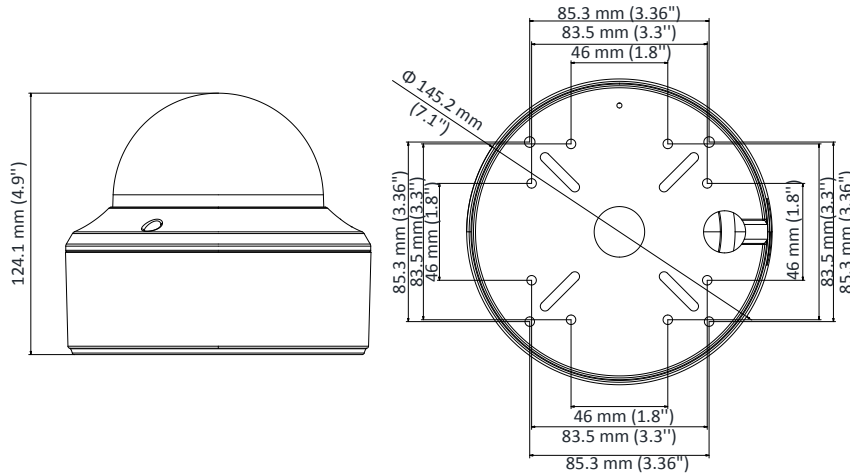

Order Model

DS-2CC52D9T-AVPIT3ZE

Dimensions

Accessories

Distributed by

DS-1271ZJ-140

Pendant Mounting Bracket

DS-1273ZJ-140

Wall Mounting Bracket

DS-1241ZJ

In-Ceiling Mounting Bracket

DS-1240ZJ

Inclined Base Mounting Bracket

Headquarters

No.555 Qianmo Road, Binjiang District,
Hangzhou 310051, China
T +86-571-8807-5998
overseasbusiness@hikvision.com

Hikvision USA
T +1-909-895-0400
sales.usa@hikvision.com

Hikvision Australia
T +61-2-8599-4233
salesau@hikvision.com

Hikvision India
T +91-22-28469900
sales@pramahikvision.com

Hikvision Canada
T +1-866-200-6690
sales.canada@hikvision.com

Hikvision Thailand
T +662-275-9949
sales.thailand@hikvision.com

Hikvision Europe
T +31-23-5542770
sales.eu@hikvision.com

Hikvision Italy
T +39-0438-6902
info.it@hikvision.com

Hikvision Brazil
T +55 11 3318-0050
Latam.support@hikvision.com

Hikvision Turkey
T +90 (216)521 7070- 7074
sales.tr@hikvision.com

Hikvision Malaysia
T +601-7652-2413
sales.my@hikvision.com

Hikvision UK & Ireland
T +01628-902140
sales.uk@hikvision.com

Hikvision South Africa
Tel: +27 (10) 0351172
sale.africa@hikvision.com

Hikvision France
T +33(0)1-85-330-450
info.fr@hikvision.com

Hikvision Kazakhstan
T +7-727-9730667
nikia.panfilov@hikvision.ru

Hikvision Vietnam
T +84-974270888
sales.vt@hikvision.com

Hikvision UAE
T +971-4-4432090
salesme@hikvision.com

Hikvision Singapore
T +65-6684-4718
sg@hikvision.com

Hikvision Spain
T +34-91-737-16-55
info.es@hikvision.com

Hikvision Tashkent
T +99-87-1238-9438
uzb@hikvision.ru

Hikvision Hong Kong
T +852-2151-1761
info.hk@hikvision.com

Hikvision Russia
T +7-495-669-67-99
saleru@hikvision.com

Hikvision Korea
T +82-(0)31-731-8817
sales.korea@hikvision.com

Hikvision Poland
T +48-22-460-01-50
info.pl@hikvision.com

Hikvision Indonesia
T +62-21-2933759
Sales.Indonesia@hikvision.com

Hikvision Colombia
sales.colombia@hikvision.com