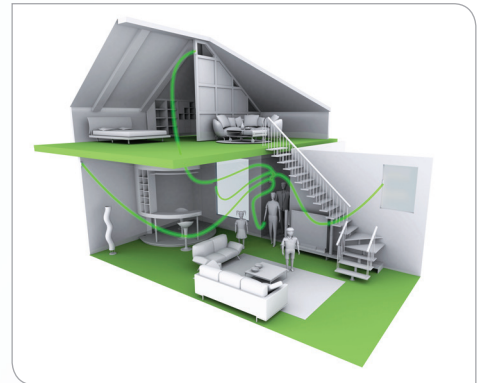

Premier Elite Wireless Sounders **Texecom**

Only compatible with: Premier Elite Panel V2.11 Firmware or above, Premier Elite 8XP-W & 32XP-W V2.0 or above

Ricochet® enabled wireless external sounders

Designed to surpass expectations, the Premier Elite Odyssey wireless external sounders offer new levels of wireless protection. Combining Texecom's widely acclaimed Odyssey design with Ricochet® mesh technology, the most popular external sounders on the market are now available in wireless form.

- 105dB(A) Piezo Sounder
- High Brightness LED Strobe
- Selectable Comfort LEDs
- IP65 Sealed Electronics
- Wall and Lid Tamper
- 2 to 5 Year Battery Life
- Features Ricochet Mesh Technology
- Powered by 8 x AA Lithium Batteries (included)
- PD6662: 2010, EN50131-4, EN50131-5-3 Grade 2, Class IV

The Premier Elite Odyssey-W products are available as backplates only, with covers available separately. Premier Elite Odyssey covers are interchangeable between wired and wireless versions, allowing the same company screen print to be used across a range of applications.