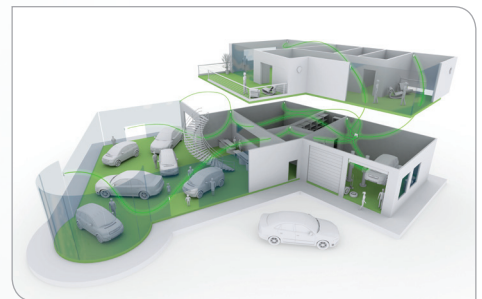

Premier Elite Wireless Sounders **Texecom**

Only compatible with: Premier Elite Panel V2.11 Firmware or above, Premier Elite 8XP-W & 32XP-W V2.0 or above

Ricochet® enabled wireless external sounders

Designed to surpass expectations, the Premier Elite Odyssey wireless external sounders offer new levels of wireless protection. Combining Texecom's widely acclaimed Odyssey design with Ricochet® mesh technology, the most popular external sounders on the market are now available in wireless form.

- 105dB(A) Piezo Sounder
- High Brightness LED Strobe
- Selectable Comfort LEDs
- IP65 Sealed Electronics
- Wall and Lid Tamper
- 2 to 5 Year Battery Life
- Features Ricochet Mesh Technology
- Powered by 8 x AA Lithium Batteries (included)
- PD6662: 2010, EN50131-4, EN50131-5-3 Grade 2, Class IV

The Premier Elite Odyssey-W products are available as backplates only, with covers available separately. Premier Elite Odyssey covers are interchangeable between wired and wireless versions, allowing the same company screen print to be used across a range of applications.