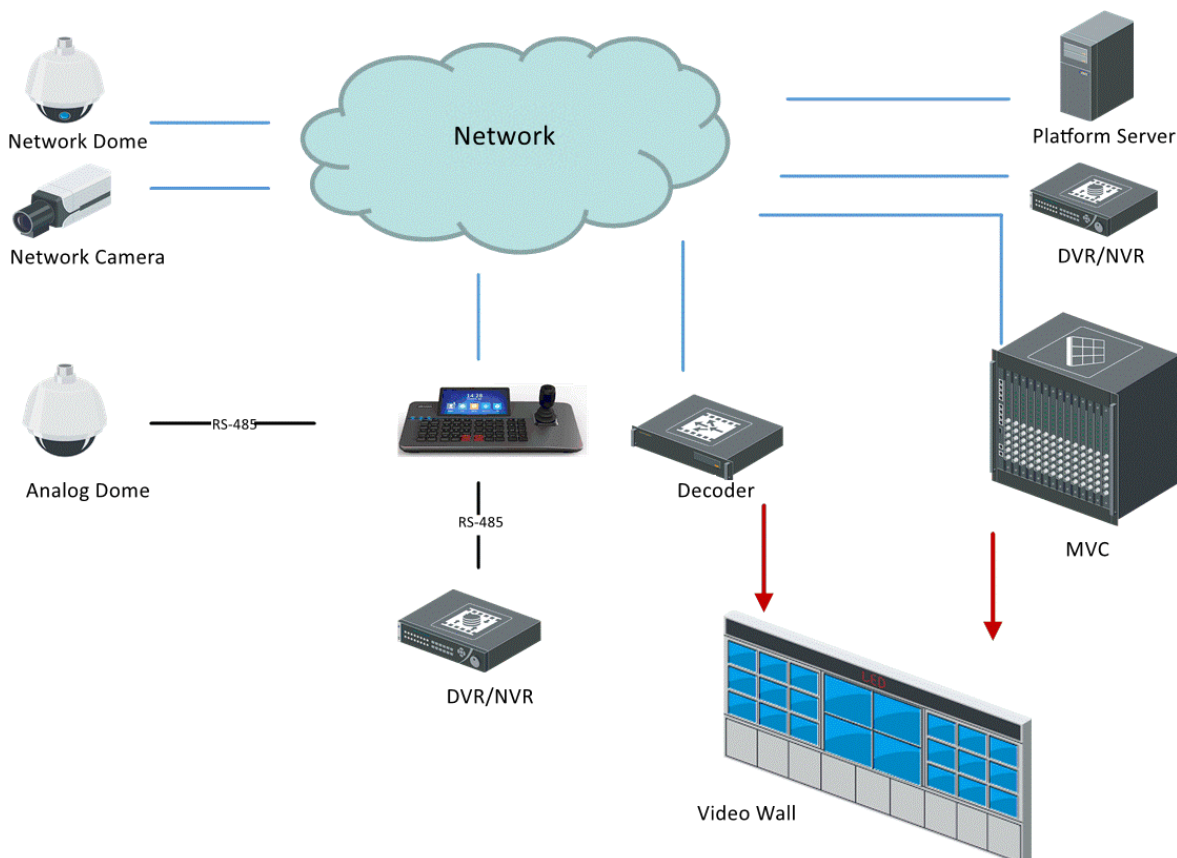

▪ Specification

Model	DS-1105KI	
Device Parameter	Display	7 inch LCD
	Control Method	Network method, serial control
	Power Supply	12 VDC
	Consumption	≤ 15 W
	Dimension	435 mm × 193 mm × 110 mm (17.13 inch × 7.60 inch × 4.33 inch) (L × W × H)
	Weight	2 kg (4.41 lb.)
	Compatible System	Linux system
Decoding Parameter	Performance	4 × 1080p
Environmental Parameter	Working Temperature	-10 °C to 55 °C (14°F to 131°F)
	Working Humidity	10% to 90%
External Interface	Network	RJ45 100 M/1000 M self-adaptive Ethernet interface × 1
	Wi-Fi	Not supported
	Serial Port	RS-232, RS-485
	Two-Way Audio Input	One-way MIC IN, supporting 48 VDC phantom power supply
	Two-Way Audio Output	3.5 mm stereo (linear level, impedance 600 Ω) × 1
	Joystick	4-axis single button joystick
	USB Interface	USB 2.0 × 1
	Video Interface	HDMI × 1, VGA × 1

▪ Typical Application

Headquarters

No.555 Qianmo Road, Binjiang District,
Hangzhou 310051, China
T +86-571-8807-5998
www.hikvision.com

Follow us on social media to get the latest product and solution information.