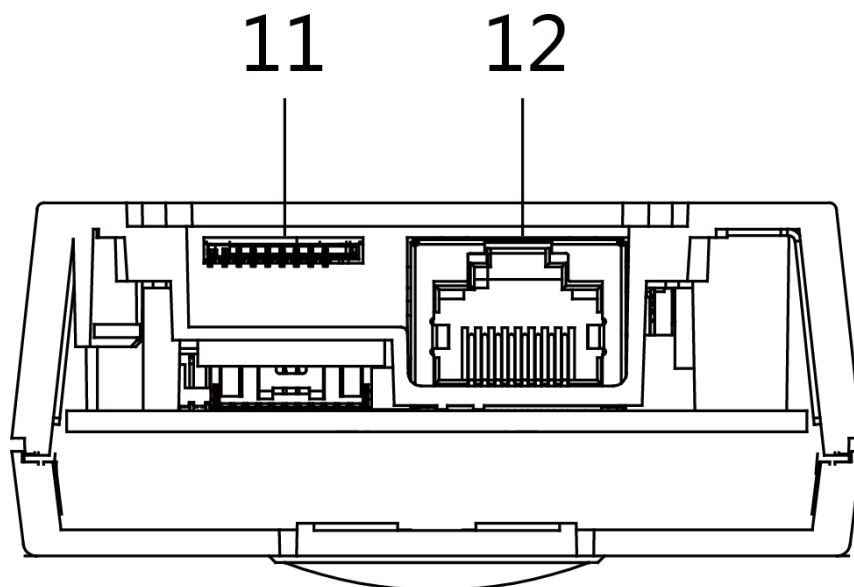

▪ Specification

System parameters	
Operation system	Linux
ROM	32 MB
RAM	256 MB
Processor	Embedded high performance processor
Display parameters	
Screen size	/
Operation method	/
Type	/
Resolution	/
Video parameters	
Lens	1
Resolution	Main stream: 1920 × 1080p, 720p Sub stream: 640 × 480p
FOV	Horizontal: 131° Vertical: 78°
Wide dynamic range (WDR)	Support 120 dB
Supplement light	IR light, up to 3 m
Video compression standard	H.264
Audio parameters	
Audio input	1 built-in omnidirectional microphone
Audio compression standard	G.711 U
Audio output	1 built-in loudspeaker
Audio compression bitrate	64 Kbps
Audio quality	Noise suppression and echo cancellation
Volume adjustment	Adjustable
Capacity	
User capacity	2000
Face capacity	/
Card capacity	10000
Network parameters	
Network protocol	TCP/IP, RTSP
Wi-Fi	IEEE802.11b, IEEE802.11g, IEEE802.11n
Bluetooth	Not supported.
3G/4G	/
Device interfaces	
Alarm input	4
Network interface	1 RJ-45, 10/100 Mbps self-adaptive
TAMPER	1
Exit button	1
RS-485	1
USB	/
Wiegand	/
TF card	Reserved
Alarm output	/
Lock control	1 relay, Max. 30 VDC 2 A

Door contact input	1
General	
Button	1 physical button
Installation	Surface mounting
Indicator	2
Weight	Net weight: 0.190 kg Gross weight: 0.414 kg
Protective level	IP65
Working temperature	-40 °C to 55 °C(-40 °F to 131 °F)
Working humidity	10% to 95% (no-condensing)
Dimension (W × H × D)	138 mm × 65 mm × 27 mm (5.4" × 2.6" × 1.1")
Battery	/
Application environment	Outdoor
Power consumption	< 10 W
Language	English, French, Portuguese (Brazil), Spanish, Russian, German, Italian, Polish, Arabic, Turkish, Vietnamese, Hungarian, Dutch, Romanian, Czech, Bulgarian, Ukrainian, Croatian, Serbian, Portuguese, Slovak

Physical Interface

No.	Description	No.	Description
1	Microphone	7	Terminals
2	Camera	8	Debugging Port
3	Indicator	9	TAMPER
4	Button	10	Set Screw
5	Card Reading Area	11	TF Card Slot (Reserved)
6	Loudspeaker	12	Network Interface