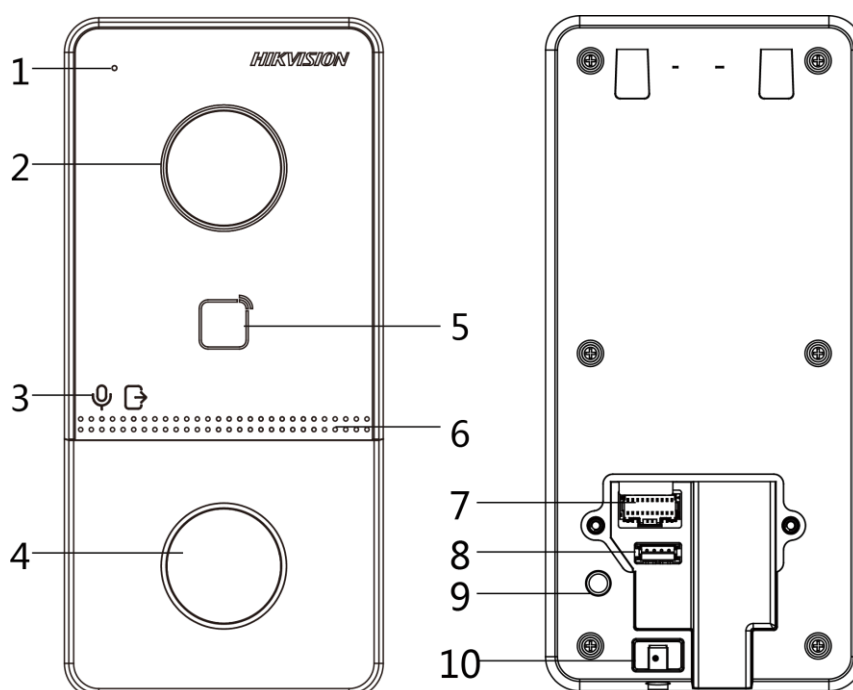

Door contact input	1
General	
Button	1 physical button
Installation	Surface mounting
Indicator	2
Weight	Net weight: 0.190 kg Gross weight: 0.414 kg
Protective level	IP65
Working temperature	-40 °C to 55 °C(-40 °F to 131 °F)
Working humidity	10% to 95% (no-condensing)
Dimension (W × H × D)	138 mm × 65 mm × 27 mm (5.4" × 2.6" × 1.1")
Battery	/
Application environment	Outdoor
Power consumption	< 10 W
Language	English, French, Portuguese (Brazil), Spanish, Russian, German, Italian, Polish, Arabic, Turkish, Vietnamese, Hungarian, Dutch, Romanian, Czech, Bulgarian, Ukrainian, Croatian, Serbian, Portuguese, Slovak

Physical Interface

No.	Description	No.	Description
1	Microphone	7	Terminals
2	Camera	8	Debugging Port
3	Indicator	9	TAMPER
4	Button	10	Set Screw
5	Card Reading Area	11	TF Card Slot (Reserved)
6	Loudspeaker	12	Network Interface