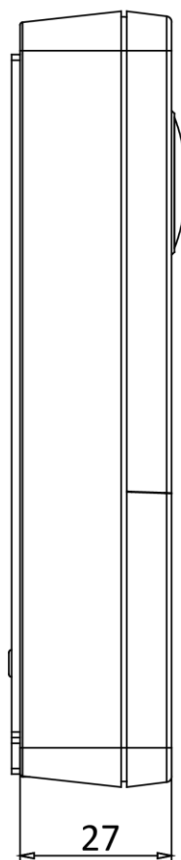

▪ Dimension