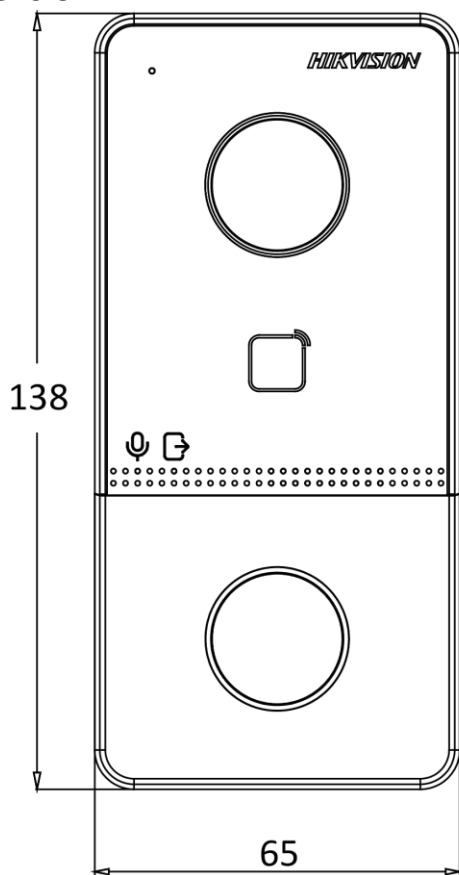

▪ Dimension