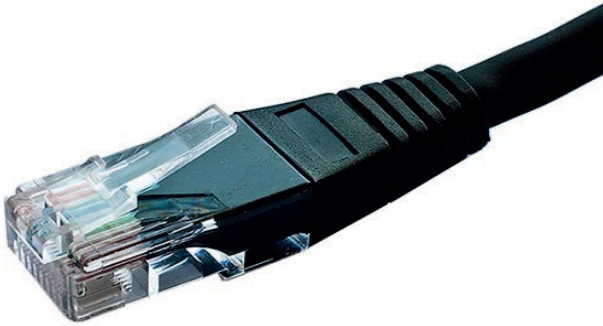

FEATURES

- Category6a F/FTP PE External Solid Patch Lead
- Flush Moulded
- Bare Copper 24AWG
- 10/100/1000 Base-T Gigabit Ethernet
- Constructed with RJ45 Plugs
- Individually Bagged
- Only Available in Black

DESCRIPTION

Connectec Category6a F/FTP PE External leads are manufactured, tested and verified to the ISO 11801 ANSI/TIA standards for enhanced performance. They are constructed with RJ45 plugs and quality F/FTP Solid PE External Cat6a cable.