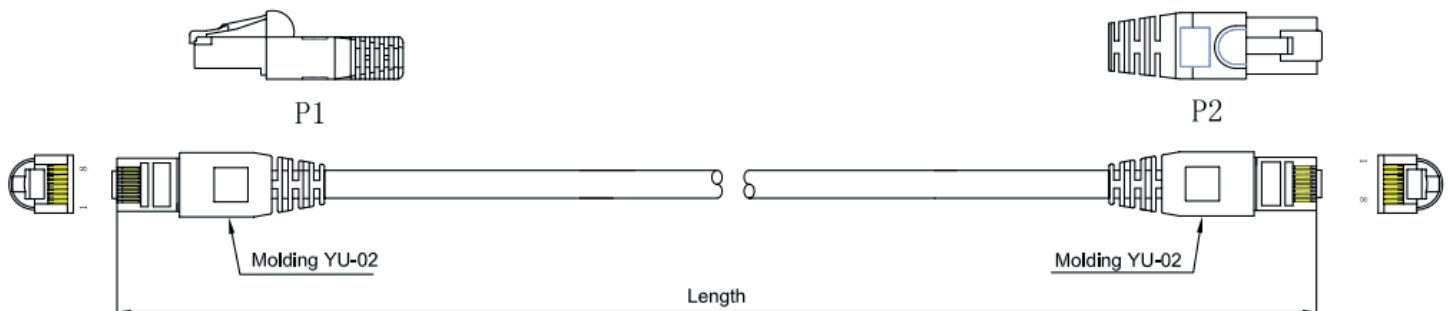

TECHNICAL DRAWING

ORDERING INFORMATION

Product Code	Description
PE65-6005	0.5m Cat6a RJ45 Black F/FTP PE External Flush Moulded Solid Patch Lead
PE65-6010	1m Cat6a RJ45 Black F/FTP PE External Flush Moulded Solid Patch Lead
PE65-6020	2m Cat6a RJ45 Black F/FTP PE External Flush Moulded Solid Patch Lead
PE65-6030	3m Cat6a RJ45 Black F/FTP PE External Flush Moulded Solid Patch Lead
PE65-6050	5m Cat6a RJ45 Black F/FTP PE External Flush Moulded Solid Patch Lead
PE65-6100	10m Cat6a RJ45 Black F/FTP PE External Flush Moulded Solid Patch Lead
PE65-6150	15m Cat6a RJ45 Black F/FTP PE External Flush Moulded Solid Patch Lead
PE65-6200	20m Cat6a RJ45 Black F/FTP PE External Flush Moulded Solid Patch Lead
PE65-6250	25m Cat6a RJ45 Black F/FTP PE External Flush Moulded Solid Patch Lead
PE65-6300	30m Cat6a RJ45 Black F/FTP PE External Flush Moulded Solid Patch Lead
PE65-6350	35m Cat6a RJ45 Black F/FTP PE External Flush Moulded Solid Patch Lead
PE65-6400	40m Cat6a RJ45 Black F/FTP PE External Flush Moulded Solid Patch Lead
PE65-6450	45m Cat6a RJ45 Black F/FTP PE External Flush Moulded Solid Patch Lead
PE65-6500	50m Cat6a RJ45 Black F/FTP PE External Flush Moulded Solid Patch Lead
PE65-6600	60m Cat6a RJ45 Black F/FTP PE External Flush Moulded Solid Patch Lead
PE65-6700	70m Cat6a RJ45 Black F/FTP PE External Flush Moulded Solid Patch Lead
PE65-6750	75m Cat6a RJ45 Black F/FTP PE External Flush Moulded Solid Patch Lead