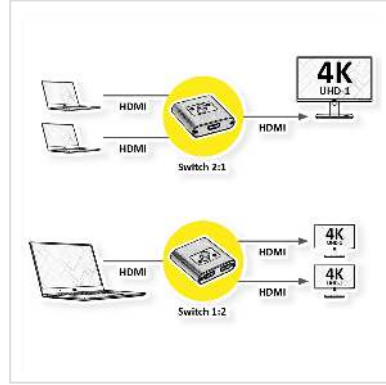

# ROLINE Bi-Directional HDMI Switch 4K60, 2-way

<b>Product No.</b>	14.01.3573
<b>Manufacturer</b>	ROLINE
<b>Manufacturer No.</b>	14.01.3573
<b>EAN (single piece)</b>	7630049621985

**roline**  
Designed for Professionals

**2160p**  
UHD-1

**4K**

**3D**  
capable

- Manual bidirectional HDMI switch for connecting different devices (e.g. DVD, Blu-ray player) with HDMI port.
- Manual select push button to alternate between application modes
- Possible applications:
  - 2x inputs to one output (2 to 1): Up to 2 different HDMI devices can be connected to a monitor, TV or projector, by pushing the button.
  - 1x input to two outputs (1 to 2): One HDMI device can be connected to up to 2 screens.
- A simultaneous output to multiple screens is not possible.
- Connectors:
  - Application 1  
Input: 2 x HDMI  
Output: 1 x HDMI
  - Application 2  
Input: 1 x HDMI  
Output: 2 x HDMI
- Supports HDR
- HDMI port selection by button

- Resolution up to 3840 x 2160 (4K) 60 Hz (depending on the system and the connected hardware)
- No external power supply needed
- Plastic housing
- Colour: black
- Dual LEDs to display status
- Dimensions (LxWxH): 82 x 62 x 17 mm

### Technical specifications

Manufacturer	ROLINE
Product group	Splitters and selectors
Product type	HDMI-Video-Switch
Colour	black
Scope of delivery	HDMI Switch
Interface	HDMI
Inputs	2
Outputs	1
Video input	2x HDMI F
Video output	1x HDMI F
Max. resolution (nom.)	3840x2160@60Hz (4K2K)
Max. resolution	3840 x 2160 @60Hz (4K, UHD-1)
Height of packaging (single piece)	10 mm
Width of packaging (single piece)	50 mm
Depth of packaging (single piece)	50 mm
Package weight (single piece)	0.08 kg