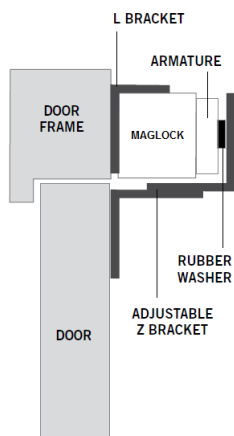

01763 848 209

STP-EM300ZLDC-FIRE

Fire Rated Double covered Z & L bracket for slim maglocks

This architectural bracket set for slim maglocks is double covered, giving the smartest appearance possible to the installation of an inward opening door. The fully adjustable Z bracket enables precise alignment of the armature plate with the magnet.

Features

- For use on inward opening doors
 - Compatible with all slim cased maglocks from STP
 - Anodised aluminium finish
 - Fully adjustable
 - Architectural design improves aesthetics
- FD30
FD60

Technical Information

- 2 brackets required for double magnets
- Dimensions:
Z Bracket = 255mm(L) x 97mm(D) x 82mm(H)
L Bracket = 250mm(L) x 30mm(W) x 48mm(H)
- Maximum adjustment = 22mm