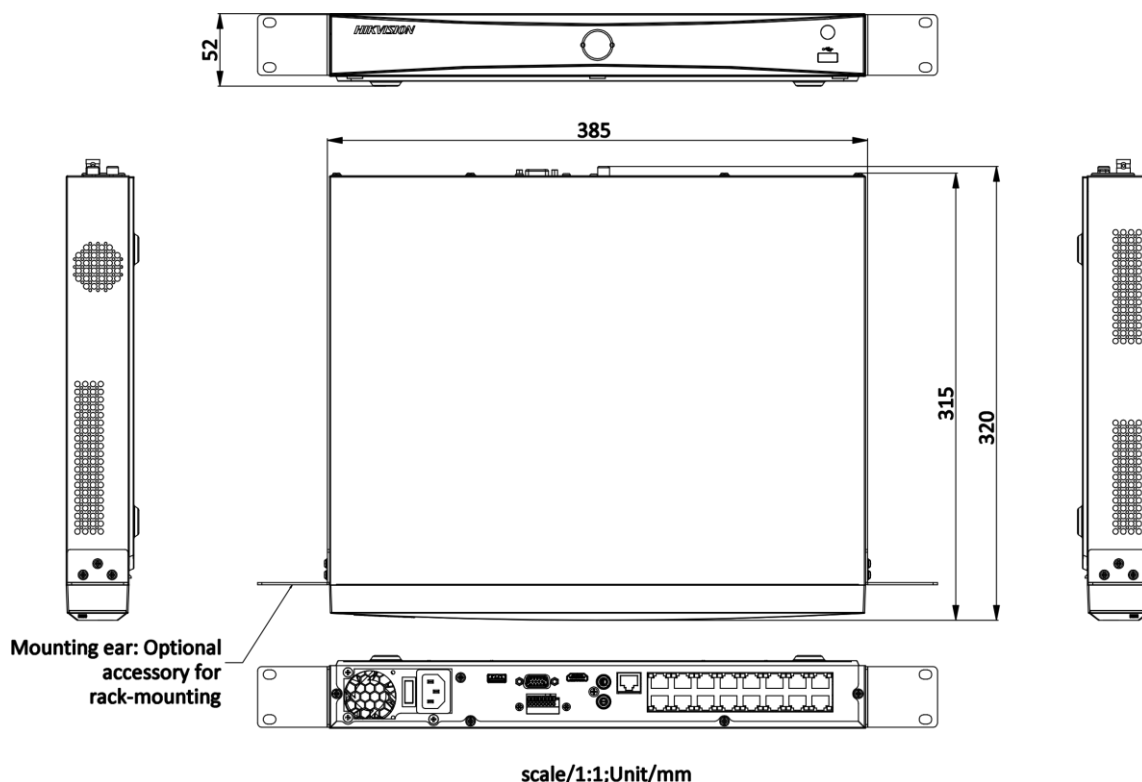

Compatible Browser	IE11, Chrome V57, Firefox V52, Safari V12, Edge V89, or above version
Network Protocol	TCP/IP, DHCP, IPv4, IPv6, DNS, DDNS, NTP, RTSP, SADP, SMTP, SNMP, NFS, iSCSI, ISUP, UPnP™, HTTP, HTTPS
Network Interface	1 RJ-45 10/100/1000 Mbps self-adaptive Ethernet interface
PoE	
Interface	16, RJ-45 10/100 Mbps self-adaptive Ethernet interface
Power	≤ 200 W
Standard	IEEE 802.3af/at
Auxiliary Interface	
SATA	2 SATA interfaces
Capacity	Up to 16 TB capacity for each HDD
USB Interface	Front panel: 1 × USB 2.0; Rear panel: 1 × USB 2.0
Alarm In/Out	4/1
General	
GUI Language	English, Russian, Bulgarian, Hungarian, Greek, German, Italian, Czech, Slovak, French, Polish, Dutch, Portuguese, Spanish, Romanian, Turkish, Japanese, Danish, Swedish Language, Norwegian, Finnish, Korean, Traditional Chinese, Thai, Estonian, Vietnamese, Croatian, Slovenian, Serbian, Latvian, Lithuanian, Uzbek, Kazakh, Arabic, Ukrainian, Kyrgyz, Brazilian Portuguese, Indonesian
Power Supply	100 to 240 VAC, 50 to 60 Hz
Consumption	≤ 15 W (without HDD and PoE off)
Working Temperature	-10 °C to 55 °C (14 °F to 131 °F)
Working Humidity	10% to 90%
Dimension (W × D × H)	385 mm × 315 mm × 52 mm (15.2" × 12.4" × 2.0")
Weight	≤ 3 kg (without HDD, 6.6 lb.)
Certification	
CE	EN 55032: 2015, EN 61000-3-2, EN 61000-3-3, EN 50130-4, EN 55035: 2017
Obtained Certification	CE, FCC, IC, CB, KC, UL, Rohs, Reach, WEEE, RCM, UKCA, LOA, BIS

▪ **Physical Interface**

No.	Description	No.	Description
1	Network interfaces with PoE function	7	VGA interface
2	LAN network interface	8	USB interface
3	AUDIO IN	9	GND
4	AUDIO OUT	10	Power supply
5	ALARM IN and OUT	11	Power switch
6	HDMI interface		

▪ **Available Model**

DS-7616NXI-K2/16P(D)

▪ **Dimension**

Headquarters

No.555 Qianmo Road, Binjiang District,
Hangzhou 310051, China
T +86-571-8807-5998
www.hikvision.com

Follow us on social media to get the latest product and solution information.