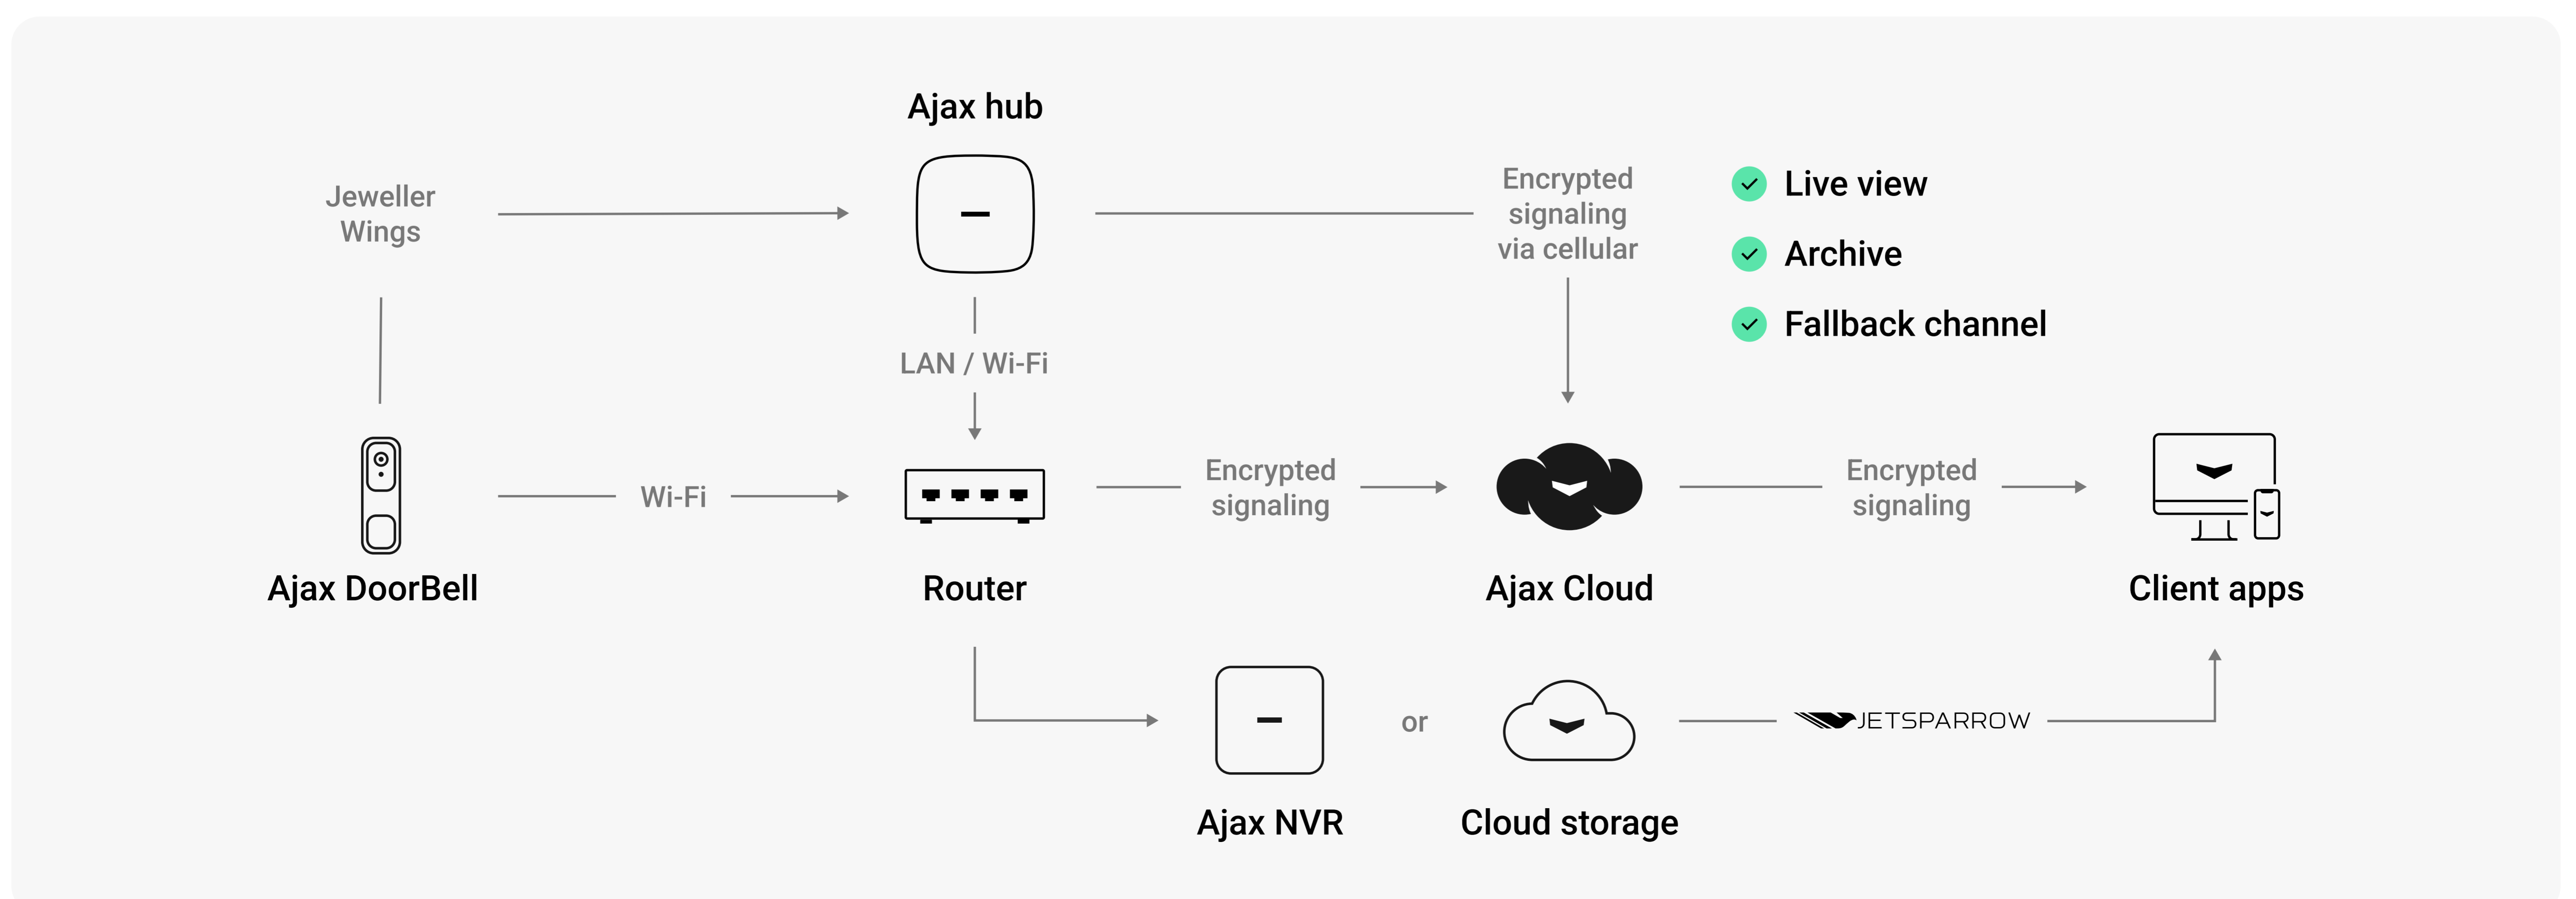

DoorBell

Video doorbell with built-in AI, PIR sensor, and control via apps

Professional security at the front door

DoorBell is an outdoor device that combines the convenience of a smart doorbell with high-end security and video surveillance capabilities. When the doorbell's button is pressed, the user receives a notification, can view live video, and start a real-time conversation. Equipped with a PIR sensor and a wide-angle HDR camera powered by AI, the device detects people, animals, and vehicles and delivers excellent image quality. DoorBell also upholds Ajax's signature privacy features, seamless integration, and reliable backup options.

HDR technology

Two-way audio communication

AI-powered object recognition

Backup battery

Tamper

PIR sensor for motion detection

Three operation options

Basic doorbell with fast and real-time video streaming

Video streaming with a secure private archive

AI-powered object recognition and smart video recording with short clips stored in the cloud archive¹

Reliable connection at all times

DoorBell uses Wi-Fi as its **primary communication channel**. The device is designed to amplify the signal and reduce radio interference, which ensures a more stable connection over greater distances.

Connecting DoorBell to an Ajax hub enables a **fallback communication channel**. This feature allows the device to continue transmitting events, alarms, and photos through the secure proprietary Jeweller and Wings radio protocols, even if the Wi-Fi connection is lost.