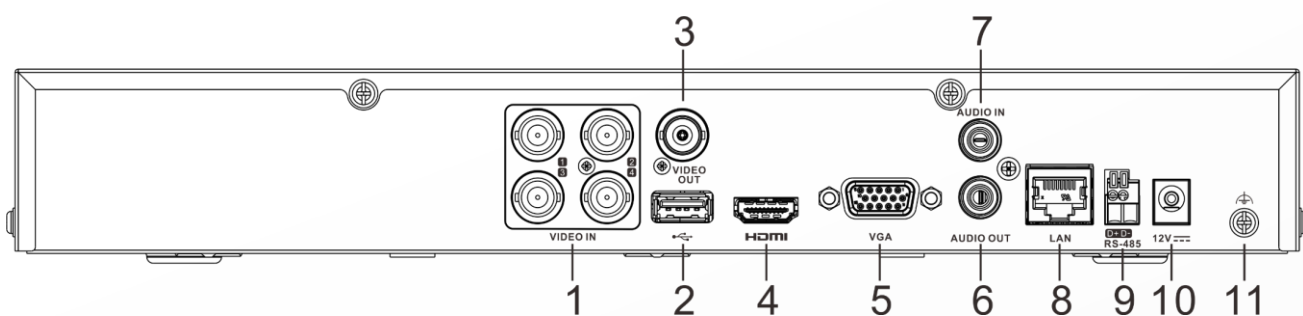

Stream Type	Video, Video & Audio
Audio Compression	G.711u
Audio Bitrate	64 Kbps
Network	
Total Bandwidth	96 Mbps
Network Protocol	TCP/IP, PPPoE, DHCP, Hik-Connect, DNS, DDNS, NTP, SADP, NFS, iSCSI, UPnP™, HTTPS, ONVIF
Remote Connection	32
Network Interface	1, RJ45 10/100 Mbps self-adaptive Ethernet interface
Auxiliary Interface	
SATA	1 SATA interface
Capacity	up to 10 TB capacity for each disk
Serial Interface	RS-485 (half-duplex)
USB Interface	Front panel: 1 × USB 2.0; Rear panel: 1 × USB 2.0
Alarm In/Out	N/A
General	
Power Supply	12 VDC, 1.5 A
Consumption	≤ 10 W
Working Temperature	-10 °C to 55 °C (14 °F to 131 °F)
Working Humidity	10% to 90%
Dimension (W × D × H)	315 × 242 × 45 mm (12.4 × 9.5 × 1.8 inch)
Weight	≤ 1.16 kg (2.6 lb)

▪ Available Model

iDS-7204HUHI-M1/XT

Physical Interface

No.	Description	No.	Description
1	VIDEO IN	7	AUDIO IN, RCA connector
2	USB interface	8	LAN network interface
3	VIDEO OUT	9	RS-485 serial interface
4	HDMI interface	10	12 VDC power input
5	VGA interface	11	GND
6	AUDIO OUT, RCA connector