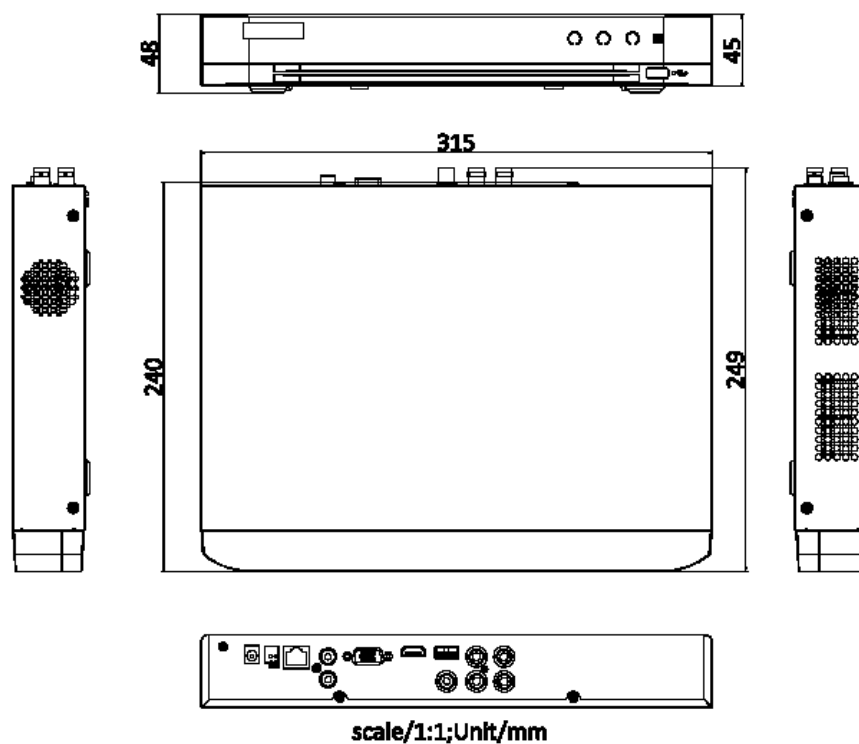

Stream Type	Video, Video & Audio
Audio Compression	G.711u
Audio Bitrate	64 Kbps
Network	
Total Bandwidth	96 Mbps
Network Protocol	TCP/IP, PPPoE, DHCP, Hik-Connect, DNS, DDNS, NTP, SADP, NFS, iSCSI, UPnP™, HTTPS, ONVIF
Remote Connection	32
Network Interface	1, RJ45 10/100 Mbps self-adaptive Ethernet interface
Auxiliary Interface	
SATA	1 SATA interface
Capacity	up to 10 TB capacity for each disk
Serial Interface	RS-485 (half-duplex)
USB Interface	Front panel: 1 × USB 2.0; Rear panel: 1 × USB 2.0
Alarm In/Out	N/A
General	
Power Supply	12 VDC, 1.5 A
Consumption	≤ 10 W
Working Temperature	-10 °C to 55 °C (14 °F to 131 °F)
Working Humidity	10% to 90%
Dimension (W × D × H)	315 × 242 × 45 mm (12.4 × 9.5 × 1.8 inch)
Weight	≤ 1.16 kg (2.6 lb)

▪ Available Model

iDS-7204HUHI-M1/XT

Physical Interface

No.	Description	No.	Description
1	VIDEO IN	7	AUDIO IN, RCA connector
2	USB interface	8	LAN network interface
3	VIDEO OUT	9	RS-485 serial interface
4	HDMI interface	10	12 VDC power input
5	VGA interface	11	GND
6	AUDIO OUT, RCA connector		

▪ Dimension

See Far, Go Further

www.hikvision.com
support@hikvision.com