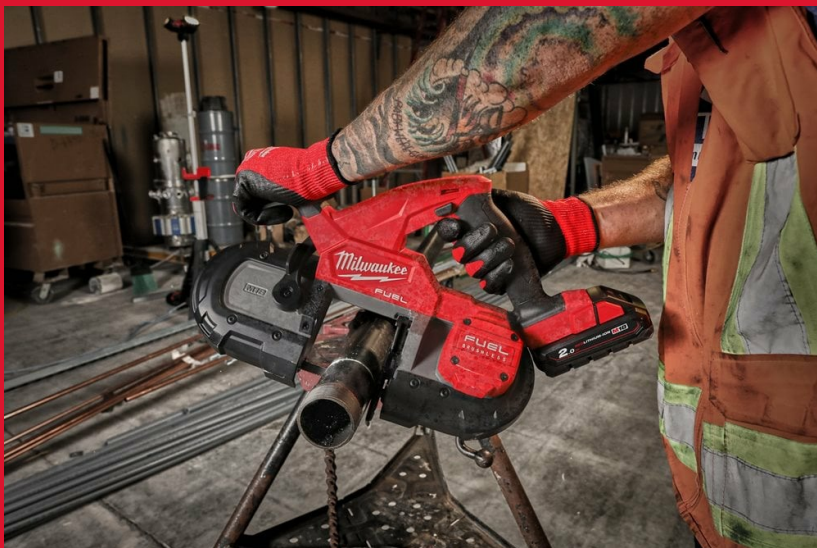

M18 FBS85-202C

M18 FUEL™ COMPACT BAND SAW

- 20% faster cutting compared to previous model
- Large cutting capacity up to a diameter of 85 mm
- Variable speed trigger for quick & easy speed adjustments
- Band saw cover protects user from injuries by preventing any access to the blade - tool-free installation and removal within seconds
- Tool-free blade locking mechanism for quick and easy saw blade changes
- Dual action trigger to prevent accidental trigger actuation
- Tool-free & lockable adjustable shoe
- Solid metal rafter hook for easy jobsite storage
- Integrated LED light for workspace illumination
- Supplied with band saw covers and 12/14 TPI premium blade
- The DNA of our FUEL™ platform redefines the balance of cordless technologies. MILWAUKEE®'s POWERSTATE™ brushless motor, REDLITHIUM™ battery pack and REDLINK PLUS™ electronic intelligence delivering outstanding power, run time and durability
- Flexible battery system: works with all MILWAUKEE® M18™ batteries

REDLITHIUM™

No load speed [m min]	0 - 165
Cutting capacity rect. stock (mm)	85
Blade length (mm)	898.52
Weight with battery pack (EPTA) (kg)	3.9 (M18 B2)
Kit included	2 x M18 B2 Battery packs, M12-18 FC Charger, Kitbox
Article Number	4933471498