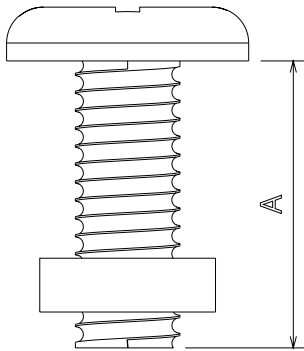

PRODUCT CODE: RB612
ROOFING BOLT & NUT

DESCRIPTION

M6 x 12mm Roofing Bolt c/w M6 Flat Nut

FINISH

BZP

MATERIAL

Steel

PACKAGING

Packed in qty 200

ADDITIONAL NOTES

Each roofing bolt is supplied c/w M6 flat nut

Front view

CODE	TYPE	A
RB612	M6	12
RB616	M6	16
RB620	M6	20
RB625	M6	25
RB630	M6	30
RB635	M6	35
RB640	M6	40
RB650	M6	50