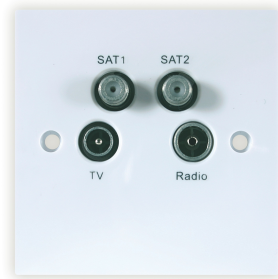

TRIAX

connecting the future

TV/Radio/Sat/Return

Article number: 304109

Product description:

- Quad (TV/Radio/Sat/Return)
- Fully screened
- UK style front plate
- Die-cast housing
- DAB compatible

Specifications

ORDER INFORMATION	
EAN Number	5702663041097
CHARACTERISTICS	
Type	UK Style, Single Gang
Return Path	DC...2150 MHz
FREQUENCY	
Frequency Range FM	87.5...230 MHz
Frequency Range TV	47...68/254...862 MHz
Frequency Range SAT	950...2150 MHz
LOSS	

Through Loss IN-FM	<3.0 dB
Through Loss IN-TV	<2.5 dB
Through Loss IN-SAT	<3.0 dB
RETURN LOSS	
Return Loss IN	<1.0 dB
OPERATIONAL	
DC Passthrough SAT	Yes
CONNECTORS	
Connector IN-OUT	Spring Clamp Termination
Connector FM	IEC-female
Connector TV	IEC-male
Connector SAT	F-female
MECHANICAL	
Product Height	86 mm
Product Depth	37 mm
Product Width	86 mm
Colour	White
Packaging Height	0,455 m
Packaging Width	0,260 m
Packaging Depth	0,505 m
Packaging Volume	0,060 m ³
Net Weight	0,127 kg
Tara Weight	0,038 kg
Total Weight	0,165 kg
Remarks	Screened Die-Cast Housing Return port can also be used as SAT 2 port.