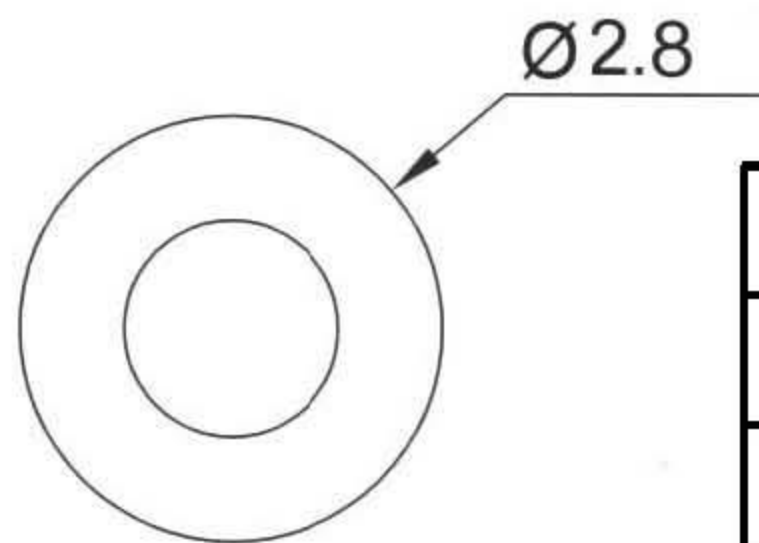

nickel plated RCA plug

nickel plated RCA Jack

ITEM	LENGTH
11.99.4321-50	1.5M
11.99.4325-30	5M
11.99.4329-20	10M

1	Spec:	7*0.12 Copper/28*0.10 copper		
2	Connector:	RCA plug to RCA jack		
3	Color:	Black		

		DESCRIPTION	RCA M TO RCA F		
		PART.NO.			
DRAW	song	DWG.NO.		REV.	A
CHECK		DATE	2007.3.26	SCALE	NONE
ISSUE		SIZE	A4	UNIT	mm
				SHEET	1/1