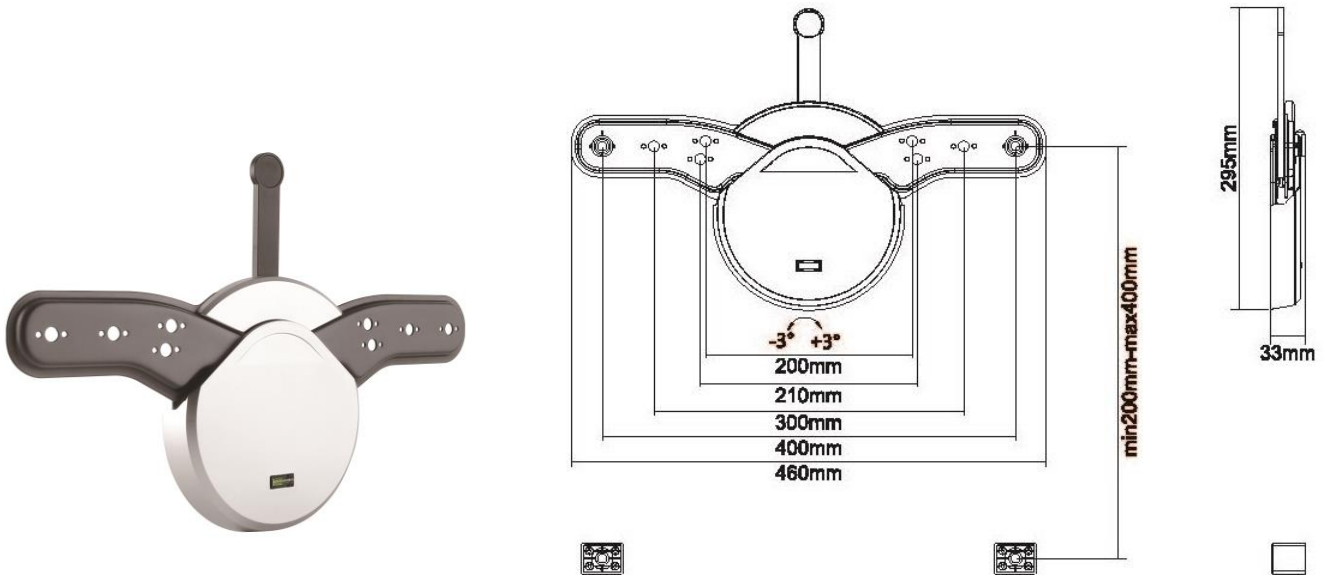

Datenblatt - Fiche technique - Data sheet

17.99.1154

VALUE TV-Monitorwandhalterung, silber / schwarz

VALUE Support mural pour écrans LCD, extra plat, noir, argent / noir

VALUE LCD/Plasma TV Wall Holder, Low Profile, silver / black

Item no.: 17.99.1154
VALUE LCD TV Wall Mount, silver

Features:

- ✓ Retractable handle vertically extends and retracts to fit for different TV size for easy operation
- ✓ Unique VESA holes are compatible with LG OLED TVs
- ✓ Integrated bubble level assures alignment and provides installation instructions
- ✓ Innovative quick-release mechanism allows for a quick and easy installation
- ✓ VESA: 200x200mm; 300x200mm; 400x200mm; 300x300mm; 400x300mm; 400x400mm
- ✓ Level Adjustment : $+3^{\circ}$ ~ -3°
- ✓ Suggested Screen Size : 58.4cm ~ 139.7cm
- ✓ Loading : 40kgs
- ✓ Material: Iron+Plastic
- ✓ Profile: 33mm