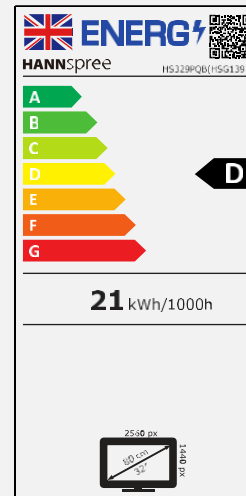

VIEWING ANGLE, DESIGN

178° Ultra-Wide
Viewing Angle

Ultra-Slim Design
Metal Stand
and Base

OTHER FEATURES

Eco
Friendly

Low Blue
Light
Mode

Tilt

Flicker
Free

Display Size	80cm / 31,5" Diagonal
Panel Type	TFT – LED Backlight ADS Panel (*)
Aspect Ratio	16:9
Resolution (H x V)	2560 x 1440 QHD
Brightness	250cd/m ²
Contrast (Typ.)	1.200:1 (Typical)
Contrast (Active)	10.000.000:1 (Active)
Viewing Angle L/R; U/D	178° H – 178° V (CR >10)
Response Time	4 msec
Pixel Pitch	0,2727 (H) x 0,2727 (V) mm
Panel Surface	Anti-Glare
Display Colors	1,07B Colors (8bit + FCR)
Horizontal Frequency	31 ~ 113 kHz
Vertical Frequency	56 ~ 75 Hz
Max Display Frequency	2560 x 1440 @ 60Hz
Input 1	HDMI 1.4 x 2
Input 2	DP 1.1
Input 3	-
Buil-in Speakers	Yes, 3W x 2; Earphone Jack
Power Consumption	On: 21W; Stand-by: 0,3W; Off: 0,2W
AC Power Range	AC 100 ~ 240 Volt; 50 ~ 60 Hz
Product Dimensions	712,9 x 212,5 x 504 mm (W x D x H)
Packing Dimensions	785 x 112 x 498 mm (W x D x H)
Net / Gross Weight	6,2 Kg / 8,2 Kg
Bezel & Color Plan	Arm / Base / Decorative Strip: Titanium Gray Rear Cover: Black texture Aluminum stream-lined bezel and lower front frame.

VESA Mounting	100 x 100 mm
Monitor Stand	Normal Stand
Tilt / Kensington Lock	-5° ~ 15° / Yes
Pivot / Swivel	- / -
Controls	Power Button and 5 navigation keys
Color	Warm, Natural, Cool, Bluish, sRGB, User Mode
Preset Mode	Standard, Game, Movie, Web, Text Modes
On Screen Display	14 OSD Languages
Accessory	Power Cable (1,5m); HDMI Cable (1,5m); Warranty Card; Quick Start Guide
Other Features	Flicker Free Low Blue Light Mode