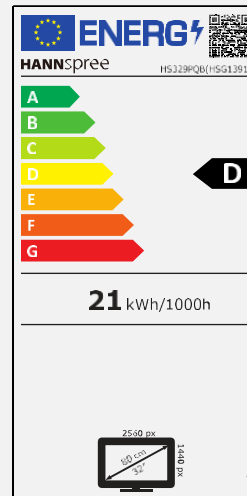

HS 329 PQB

80 cm / 31,5" Diagonal
LED Backlight – Format 16:9

- 32" 16:9 LED Backlight Monitor
- 2560 x 1440 QHD Resolution
- 178° /178° Ultra Wide Viewing Angle
- Triple Input: DP + 2xHDMI
- Built-In Stereo Speakers
- Built-In Power Adaptor
- Edge-to-Edge Frameless Bezel Display
- Ultra-Slim Design and Super-Thin Side Profile
- Aluminum stream-lined bezel
- Metal Stand and Base
- Tilt and Wall-Mountable (VESA)
- Low Power Consumption
- Low Blue Light Mode
- Flicker Free
- ECO Friendly

Display Size	80cm / 31,5" Diagonal
Panel Type	TFT – LED Backlight ADS Panel (*)
Aspect Ratio	16:9
Resolution (H x V)	2560 x 1440 QHD
Brightness	250cd/m ²
Contrast (Typ.)	1.200:1 (Typical)
Contrast (Active)	10.000.000:1 (Active)
Viewing Angle L/R; U/D	178° H – 178° V (CR >10)
Response Time	4 msec
Pixel Pitch	0,2727 (H) x 0,2727 (V) mm
Panel Surface	Anti-Glare
Display Colors	1,07B Colors (8bit + FCR)
Horizontal Frequency	31 ~ 113 kHz
Vertical Frequency	56 ~ 75 Hz
Max Display Frequency	2560 x 1440 @ 60Hz
Input 1	HDMI 1.4 x 2
Input 2	DP 1.1
Input 3	-
Buil-in Speakers	Yes, 3W x 2; Earphone Jack
Power Consumption	On: 21W; Stand-by: 0,3W; Off: 0,2W
AC Power Range	AC 100 ~ 240 Volt; 50 ~ 60 Hz
Product Dimensions	712,9 x 212,5 x 504 mm (W x D x H)
Packing Dimensions	785 x 112 x 498 mm (W x D x H)
Net / Gross Weight	6,2 Kg / 8,2 Kg
Bezel & Color Plan	Arm / Base / Decorative Strip: Titanium Gray Rear Cover: Black texture Aluminum stream-lined bezel and lower front frame.

VESA Mounting	100 x 100 mm
Monitor Stand	Normal Stand
Tilt / Kensington Lock	-5° ~ 15° / Yes
Pivot / Swivel	- / -
Controls	Power Button and 5 navigation keys
Color	Warm, Natural, Cool, Bluish, sRGB, User Mode
Preset Mode	Standard, Game, Movie, Web, Text Modes
On Screen Display	14 OSD Languages
Accessory	Power Cable (1,5m); HDMI Cable (1,5m); Warranty Card; Quick Start Guide
Other Features	Flicker Free Low Blue Light Mode