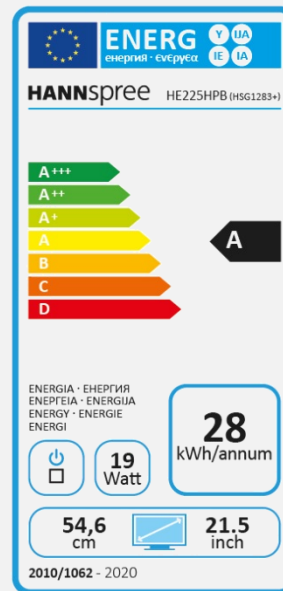

HE 225 HPB

21.5" / 54,61cm Diagonal
LED Backlight – Format 16:9

- 21,5" 16:9 LED Backlight Monitor
- 1920 x 1080 Full HD 1080P
- 178°/178° Ultra-Wide Viewing Angle
- Input: HDMI + VGA
- Built-In Stereo Speakers
- Tilt and Wall-Mountable (VESA)
- Low Power Consumption
- Multi-Video Modes
- ECO Friendly
- Flicker Free & Low Blue Light Mode

VIEWING ANGLE, VESA

178° Ultra-Wide
Viewing Angle

VESA
Wall-Mountable

ERGONOMIC FEATURES

ECO
Friendly

Low Blue
Light
Mode

Tilt

Flicker
Free

Display Size	54,61 cm / 21.5" Diagonal
Panel Type	TFT – LED Backlight VA Panel (*)
Aspect Ratio	16:9
Resolution (H x V)	1920 x 1080 Full HD
Brightness	250cd/m ²
Contrast (Typ.)	4.000:1 (Typical)
Contrast (Active)	10.000.000:1 (Active)
Viewing Angle L/R; U/D	178° H / 178° V (CR >10)
Response Time	6.5 msec (typ)
Pixel Pitch	0,248 (H) x 0,248 (V) mm
Panel Surface	Anti-Glare (Haze 2%); Hard Coating (3H)
Display Colors	16.7M Colors (8bit)
Horizontal Frequency	31 ~ 83 kHz
Vertical Frequency	56 ~ 75 Hz
Max Display Frequency	1920 x 1080 @ 60Hz
Input 1	D-Sub (VGA)
Input 2	HDMI
Input 3	-
Speakers	1.5W x 2, Earphone Output
Power Consumption	On: 18.57W; Stand-by: 0,36W; Off: 0,298W
AC Power Range	AC 100 ~ 240 Volt; 50 ~ 65 Hz
Product Dimensions	511,9 x 168 x 386 mm (W x D x H)
Packing Dimensions	583 x 109 x 383 mm (W x D x H)
Net / Gross Weight	3.2 Kgs / 4.3 Kgs (±0.3KG)
Bezel & Color Plan	Front Bezel, Rear Cover, Arm & Base: Black Texture

VESA Mounting	100 x 100 mm
Monitor Stand	Regular Stand
Tilt / Kensington Lock	-5° ~ +20° / Yes
Pivot / Swivel	No / No
Controls	Menu, Bri (+), Vol (-), Input/Enter, Power
Color	Warm, Nature, Cool, User Mode
Preset Mode	PC, Movie, Game, ECO Modes
On Screen Display	12 OSD Languages
Flicker Free	Yes
Accessory	Power Cable (1,5m); HDMI Cable (1,5m); Warranty Card; Quick Start Guide
Other Features	Low Blue Light Mode Flicker Free