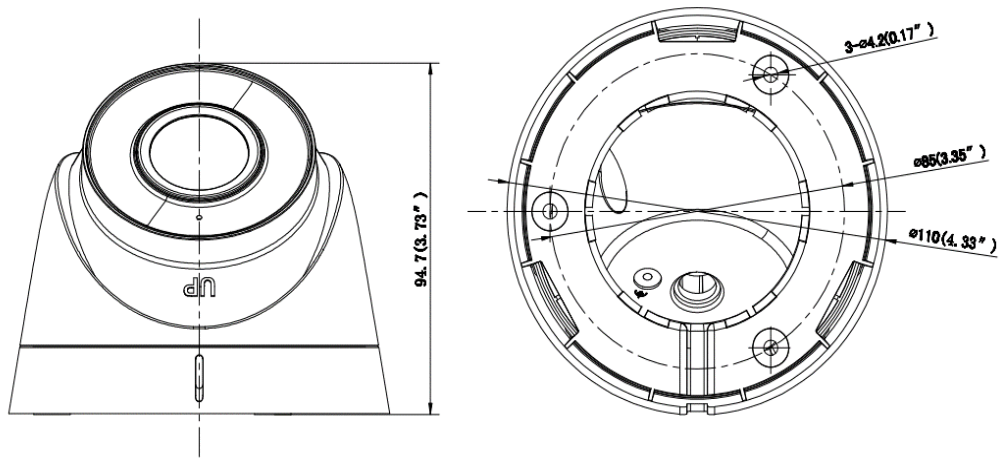

Privacy Mask	4 regions of privacy masks
Day/Night Switch	Day, Night, Auto, scheduled
* Note: The frame rate of the sub-stream cannot exceed the maximum frame rate of the current main stream.	
<b>Network</b>	
Network Storage	Supports micro SD/SDHC/SDXC card (256 GB) local storage, and NAS (NFS, SMB/CIFS), auto network replenishment (ANR)
Alarm Trigger	Motion detection, video tampering alarm, exception
Protocols	TCP/IP, ICMP, DHCP, DNS, DDNS, HTTP, HTTPS, RTP, RTSP, NTP, UPnP, IGMP, IPv6, UDP, QoS, Bonjour, FTP, SMTP, 802.1x, SSL/TLS, PPPoE
General Function	Anti-flicker, heartbeat, password protection, password reset via email
API	ONVIF (PROFILE S, PROFILE G), ISAPI, SDK, ISUP
Simultaneous Live View	Up to 6 channels
User/Host	Up to 32 users 3 levels: Administrator, Operator, and User
Client	HiLookVision PC Client, HiLookVision App
Web Browser	Plug-in required live view: IE 10, IE 11 Local service: Chrome 57.0+, Firefox 52.0+
<b>Interface</b>	
Communication Interface	1 RJ45 10M/100M self-adaptive Ethernet port
Built-in Microphone	Yes
On-board Storage	Built-in micro SD/SDHC/SDXC slot, up to 256 GB
Hardware Reset	Yes
<b>General</b>	
Operating Conditions	-30 °C to 60 °C (-22 °F to 140 °F), humidity: 95% or less (non-condensing)
Power Supply	12 VDC ± 25%, 5.5 mm coaxial power plug PoE (802.3af, class 3)
Power Consumption and Current	12 VDC, 0.4 A, Max: 5 W PoE: (802.3af, 36 V to 57 V), 0.2 A to 0.13 A, Max: 7 W
Protection Level	IP67 (IEC 60529-2013)
Material	Camera body: metal, bottom base: plastic
Dimensions	Camera: Ø110 × 85 mm (Ø4.33" × 3.20") With package: 153 mm × 152 mm × 142 mm (5.9" × 5.9" × 5.6")
Weight	Camera: approx. 390 g (0.9 lb.) With package: approx. 656 g (1.4 lb.)

## Available Models

IPC-T280H-UF (2.8/4 mm)

## Dimensions