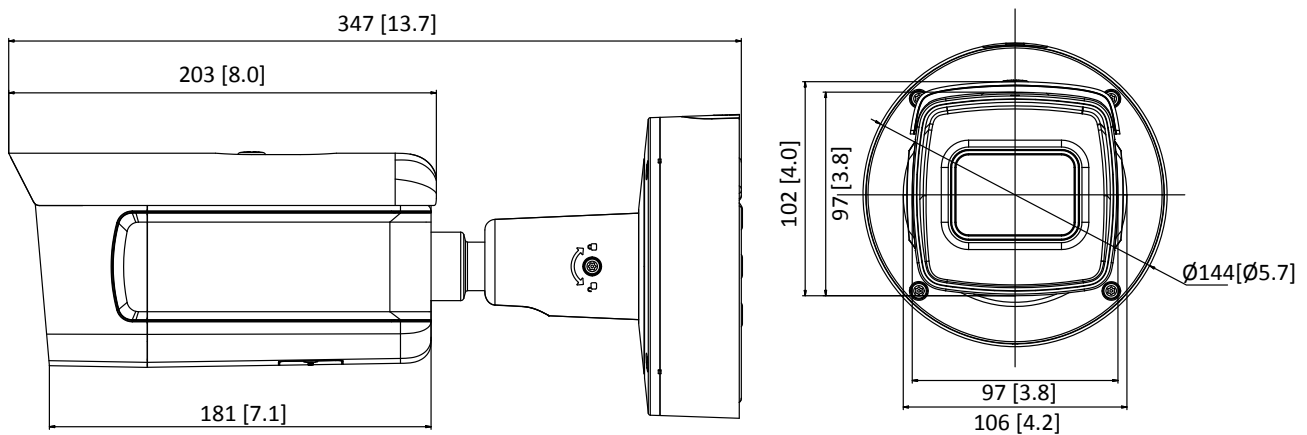

Power Supply	12 VDC $\pm$ 20%, two-core terminal block PoE (802.3at, class 4)
Power Consumption and Current	-IZS: 12 VDC, 1.0 A, max. 12 W; PoE (802.3at, 42.5 V to 57 V), 0.3 A to 0.2 A -IZHS: 12 VDC, 1.3 A, max. 15 W; PoE (802.3at, 42.5 V to 57 V), 0.4 A to 0.3 A
Protection Level	IP67, IK10
Heater	-H: yes
Material	Aluminum alloy
Dimensions	Camera: $\Phi 144 \times 347$ mm ($\Phi 5.7'' \times 13.7''$) With package: $405 \times 190 \times 180$ mm ($15.9'' \times 7.5'' \times 7.1''$)
Weight	Camera: approx. 2.45 kg (5.40 lb.) With package: approx. 2.7 kg (5.95 lb.)

* Listed resolutions are only selectable options. It does not mean that all streams can work at their maximum resolution at the same time.

Available Model

DS-2CD5A85G0-IZS(2.8–12 mm), DS-2CD5A85G0-IZHS(2.8–12 mm)

*-H: Heater supported.

Dimension

Unit: mm[inch]

Accessory