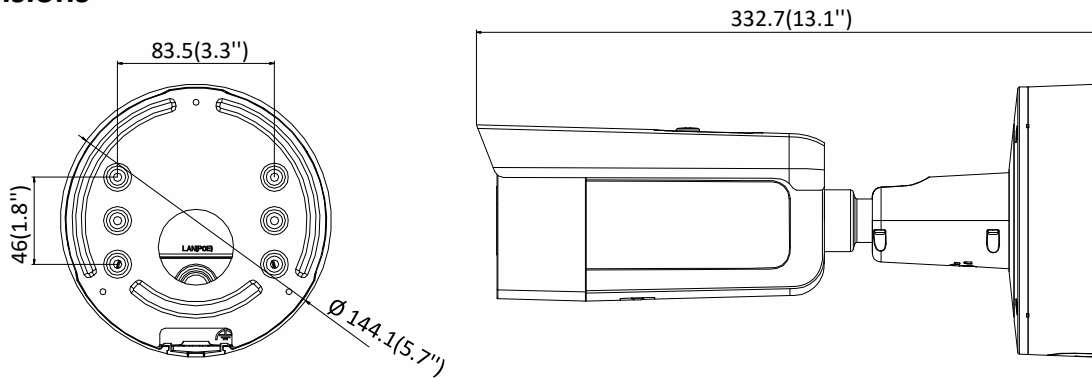

Dimensions

Unit: mm(inch)

Accessories