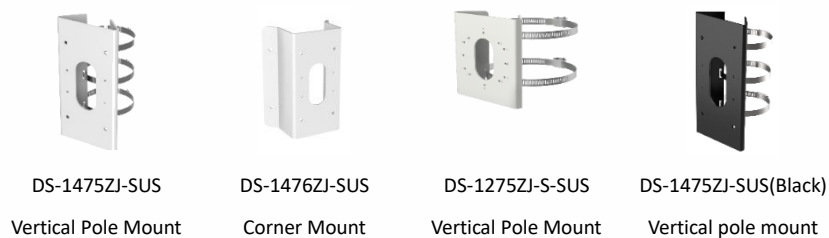

Available Model:

DS-2CD2685G0-IZS (2.8 to 12 mm)

Dimensions

Unit: mm(inch)

Accessories

DS-1475ZJ-SUS

Vertical Pole Mount

DS-1476ZJ-SUS

Corner Mount

DS-1275ZJ-S-SUS

Vertical Pole Mount

DS-1475ZJ-SUS(Black)

Vertical pole mount

Distributed by

HIKVISION

Headquarters