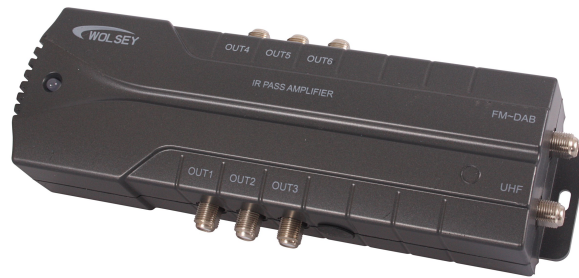

## LTE 6 Way IR Pass Amplifier

Article number: 334023

### Product description:

- Distributes to multiple TV's around the home
- Allows control of Sky Digital receivers when used with TRIAX Digital Links
- 2 Input 6 Output
- Short circuit protected on each output
- Power on LED
- Screened housing
- F-Connectors
- Easy to mount fixing
- Mains powered
- 9VDC/15mA on outputs

### Specifications

ORDER INFORMATION	
EAN Number	5702663340237
CHARACTERISTICS	
Output level IMD 2/IMD 3 @ 60 dB	93.0 dB $\mu$ V
Return Path	5...30 MHz
FREQUENCY	
Frequency range DAB	217-230 MHz

Frequency range FM	87.5-108 MHz
Frequency range	87.5-230 / 470-790 MHz
Output frequency range	85...790 MHz
Frequency range UHF	470-790 MHz
Frequency range BIII/DAB	85...230 MHz
<b>GAIN</b>	
Gain	10 +/-2 dB
Noise figure	<5 dB
<b>ELECTRICAL</b>	
Impedance	75 $\Omega$
<b>OPERATIONAL</b>	
LED indicator	Green
AC Supply voltage	230 $\pm$ 10% / 50Hz VAC
<b>CONNECTORS</b>	
Connector Type	F-female
Number of inputs	2
Number of outputs	6
<b>MECHANICAL</b>	
Colour	RAL 7016 - Anthracite grey
Packing QTY	1
Net Weight	0,550 kg
Tara Weight	0,100 kg
Total Weight	0,650 kg
Remarks	Fully screened within plastic housing >25dB rejection at 821MHz Short circuit protection on outputs