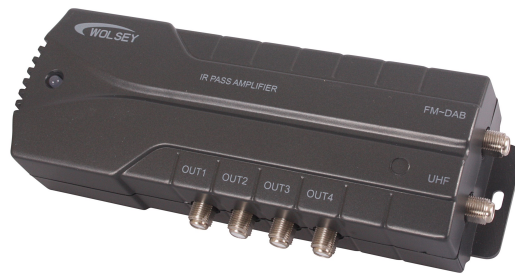

## LTE 4 Way IR Pass Amplifier

Article number: 334022

### Product description:

- Distributes to multiple TV's around the home
- Allows control of Sky Digital receivers when used with TRIAX Digital Links
- 2 Input 4 Output
- Short circuit protected on each output
- Power on LED
- Screened housing
- F-Connectors
- Easy to mount fixing
- Mains powered
- 9VDC/15mA on outputs

### Specifications

ORDER INFORMATION	
EAN Number	5702663340220
CHARACTERISTICS	
Output level IMD 2/IMD 3 @ 60 dB	93.0 dB $\mu$ V
Return Path	5...30 MHz
FREQUENCY	
Frequency range DAB	217-230 MHz

Frequency range FM	87.5-108 MHz
Frequency range	87.5-230 / 470-790 MHz
Output frequency range	85...790 MHz
Frequency range UHF	470-790 MHz
Frequency range BIII/DAB	85...230 MHz
<b>GAIN</b>	
Gain	10 +/-2 dB
Noise figure	<5 dB
<b>ELECTRICAL</b>	
Impedance	75 $\Omega$
<b>OPERATIONAL</b>	
LED indicator	Green
AC Supply voltage	230 $\pm$ 10% / 50Hz VAC
<b>CONNECTORS</b>	
Connector Type	F-female
Number of inputs	2
Number of outputs	4
<b>MECHANICAL</b>	
Colour	RAL 7016 - Anthracite grey
Packing QTY	1
Net Weight	0,485 kg
Tara Weight	0,090 kg
Total Weight	0,575 kg
Remarks	Fully screened within plastic housing >25dB rejection at 821MHz Short circuit protection on outputs