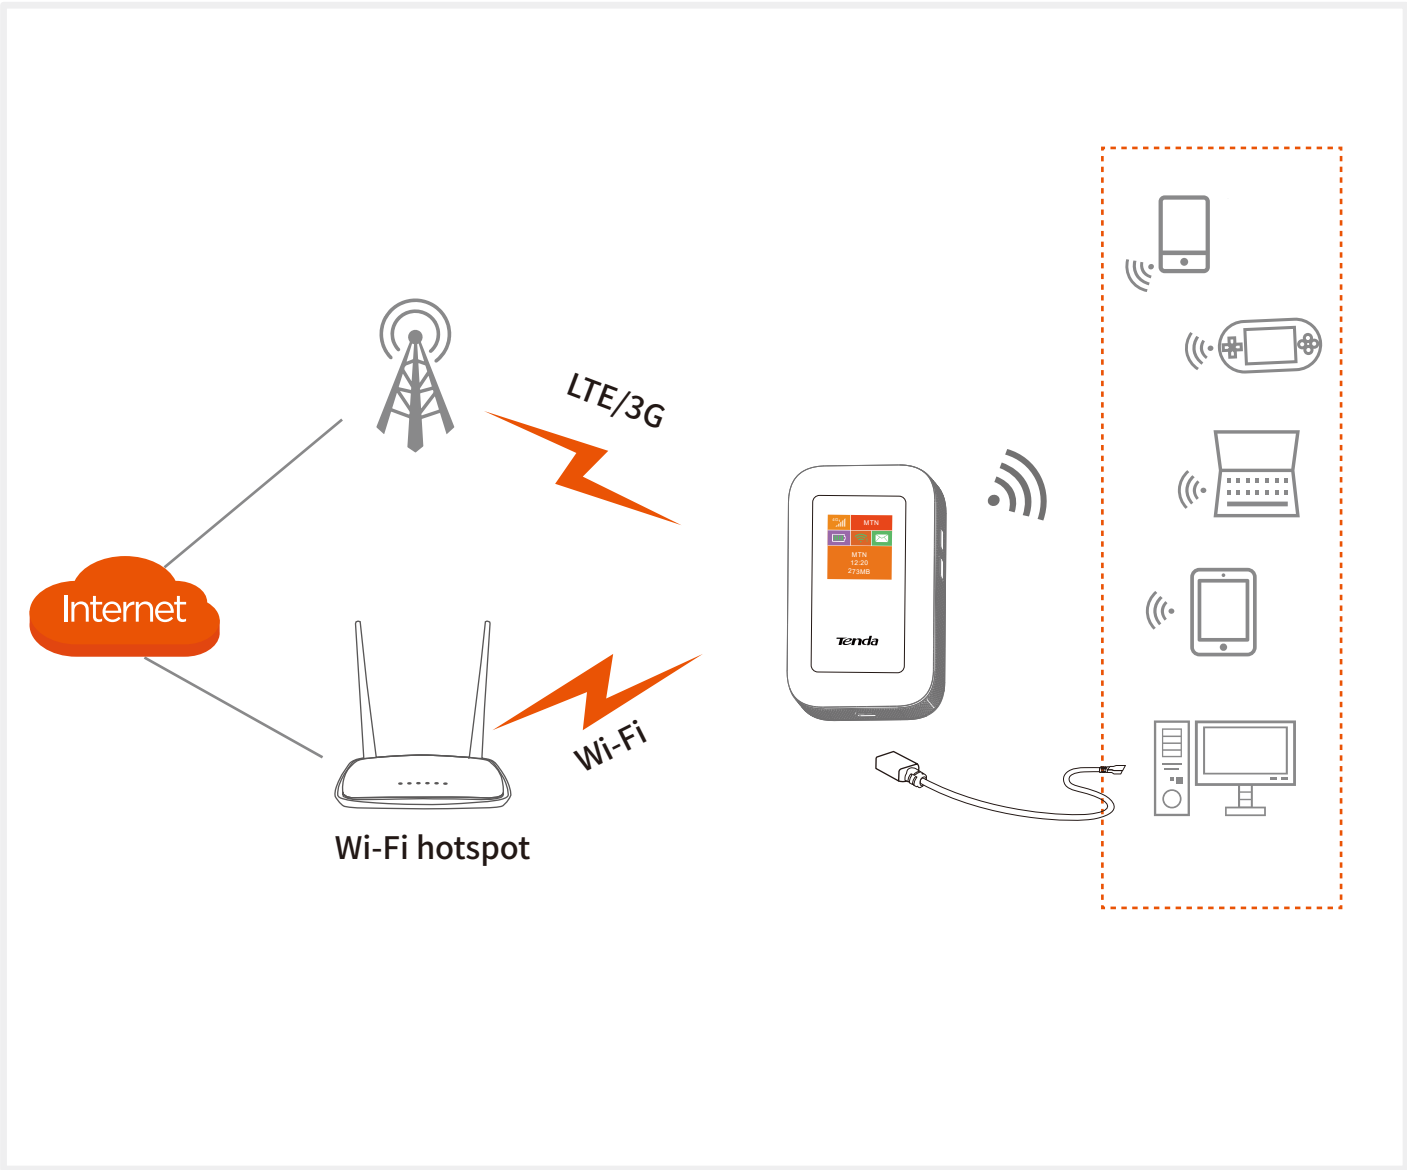

Connection topology