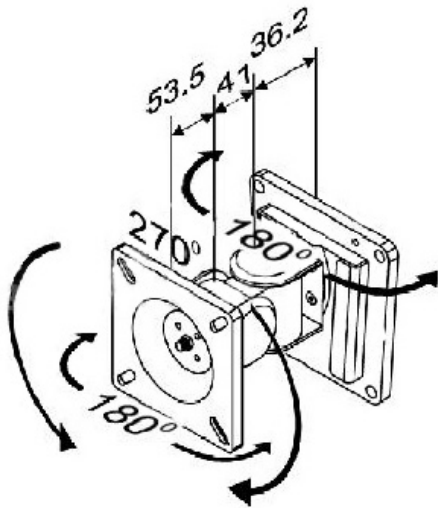

Item No.: 17.99.1121

### Features:

- Screen size:14"-24"
- Support up to 15kgs
- Tilt: 180° up or down
- Swing : 180° right or left
- Swivel:270°
- VESA:75x75mm/100x100mm
- Material: Cold steel construction