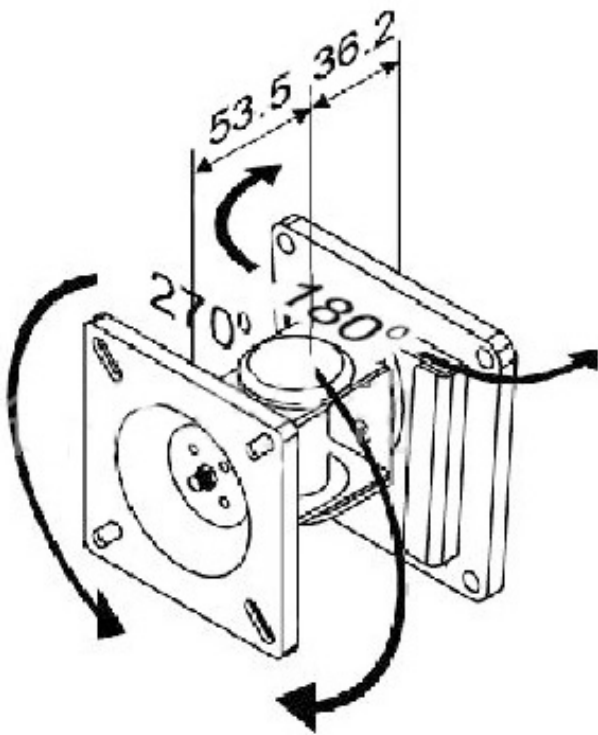

Item No.: 17.99.1120

VALUE LCD Monitor Wall Mount Kit, 1 Joint, black

Features:

- Screen size: 14"-24"
- Support up to 15kgs
- Tilt: 160° up or down
- Swivel: 270°
- VESA: 75x75mm/100x100mm
- Material: Cold steel construction