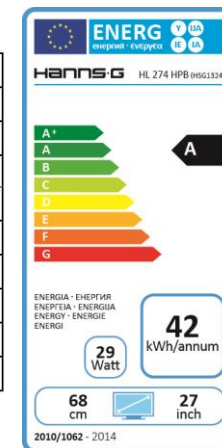

HANNs·G

by HANNSpree

HL274HPB

27" / 68,58 cm Diagonal LED-Backlight – Format 16:9

- 27" 16:9 LED Backlight Monitor
- 1920 x 1080 WUXGA Resolution
- Full HD Backlight Monitor
- 5ms Fast Response Time
- Triple Input: HDMI+DVI+VGA
- Built-In Stereo Speakers
- Tilt
- Low Power Consumption
- Multi-Video Modes
- ECO Friendly

HL274HPB

27" / 68,58 cm Diagonal LED-Backlight – Format 16:9

4 711404 021374 >

HANNs·G

by **HANNspree**

LCD Panel	Display Size	68,58cm / 27" Diagonal	
	Panel Type	LED-Backlight	
	Brightness	250 cd/m2	
	Contrast (Typical)	1000:1 (Typical)	
	Contrast (Active)	5M:1 (Active)	
	Pixel Pitch	0.311 (H) x 0.311 (V) mm	
	Resolution (H x V)	1920 x 1080	
	Aspect Ratio	16:9	
	Response Time	5 msec	
	View Angles LR, UD	H/V 170° / 160° (CR > 10)	
	Panel Surface	Anti-Glare	
	Display Colors	16.7M Colors	
	PC Input Range	Horizontal Freq.	30 to 80 kHz
		Vertical Freq.	60 to 75 Hz
Max. Display Freq.		1920 x 1080 @ 60Hz	
Interface	Input 1	D-Sub (VGA) x 1	
	Input 2	DVI-D x 1	
	Input 3	HDMI	
Output Terminal Power	Speakers	Yes, 2W x 2	
	Consumption	On:29W; Standby: ≤0.5W; Off: 0.32W	
	AC Power Range	AC 100 ~ 240V, 50 ~ 60Hz	
	Power Mode Indicator	Power On: Green (LED) Power Saving: Green flicker (LED)	
Operating Condition	Temperature	5° ~ 35° C	
	Humidity	20% ~ 70%, non-condensing	
Physical	Dimensions	650 x 55 x 453 mm (W x D x H) TBC	
	Packing Dimens.	707 x 117 x 500 mm (W x D x H)	
	Net Weight	4,7 Kg	
	Gross Weight	6,3 Kg	

A	Supplier's Name	HANNspree	
B	Model Name	HL274HPB	
C	Energy Efficiency Class	A	
D	Screen Size	E Centimetres	68,58
		F inches	27,00
G	On mode power Consumption (W)	29	
H	Annual Energy Consumption* (kWh)	42	
J	Standby-mode Power Consumption (W)	NA	
K	Off-mode Power Consumption (W)	0,32	
L	Screen Resolution	1920x1080	