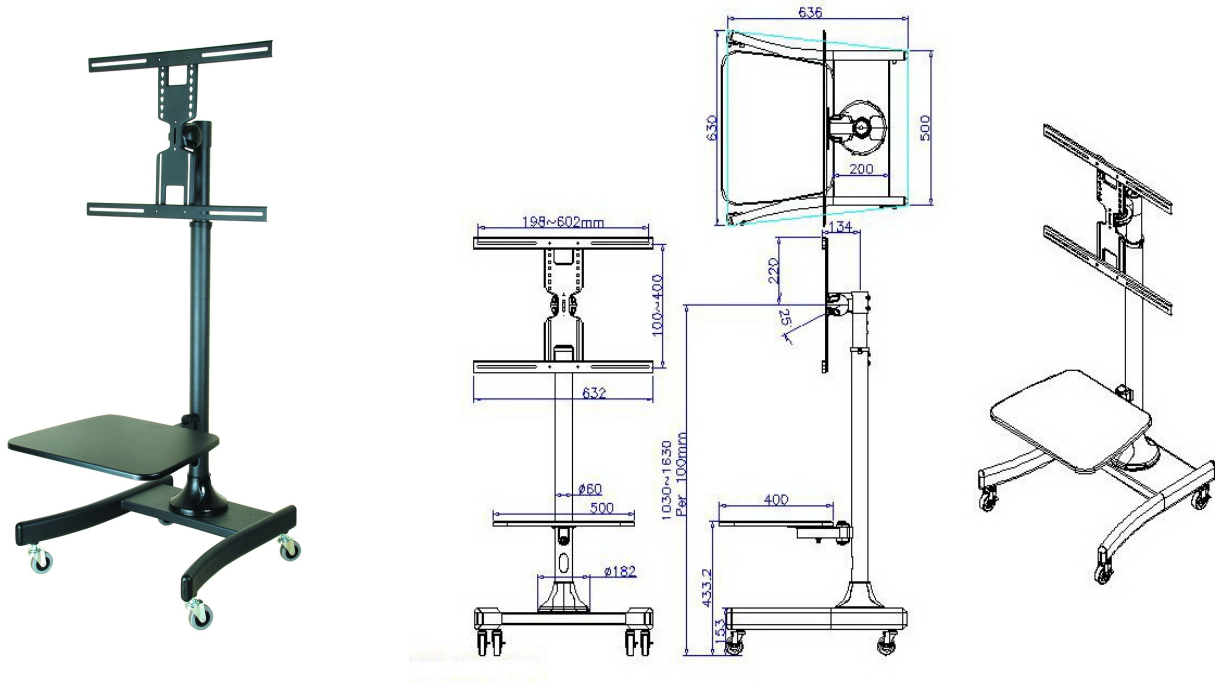

Item no.: 17.99.1164

## VALUE Mobile TV/Presentation Cart, black color

### Features:

- Weight capacity: Max. 35kgs
- Meets VESA standard max 600\*400mm
- The height of TV can be adjustable
- Holds LCD TV or Plasma TV up 35kgs for most TV from 27" to 47"
- With a platform for DVD player
- With 4pcs lockable wheels and allows easy movement
- Material: steel