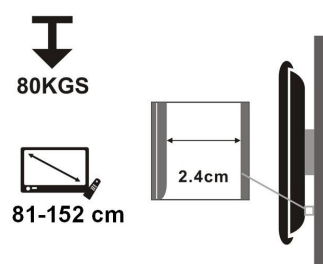

Item no. 17.99.1214

VALUE Monitor Wall Holder, black

Features :

- Low profile fixed wall mount
- suitable for screen size of 81 ~ 152 cm
- Support up to 80kg
- TV is mounted 24mm off wall
- Vertical height adjustable
- Meet Max. VESA 700 x 500 mm
- With security locking system
- Material: steel
- Black color