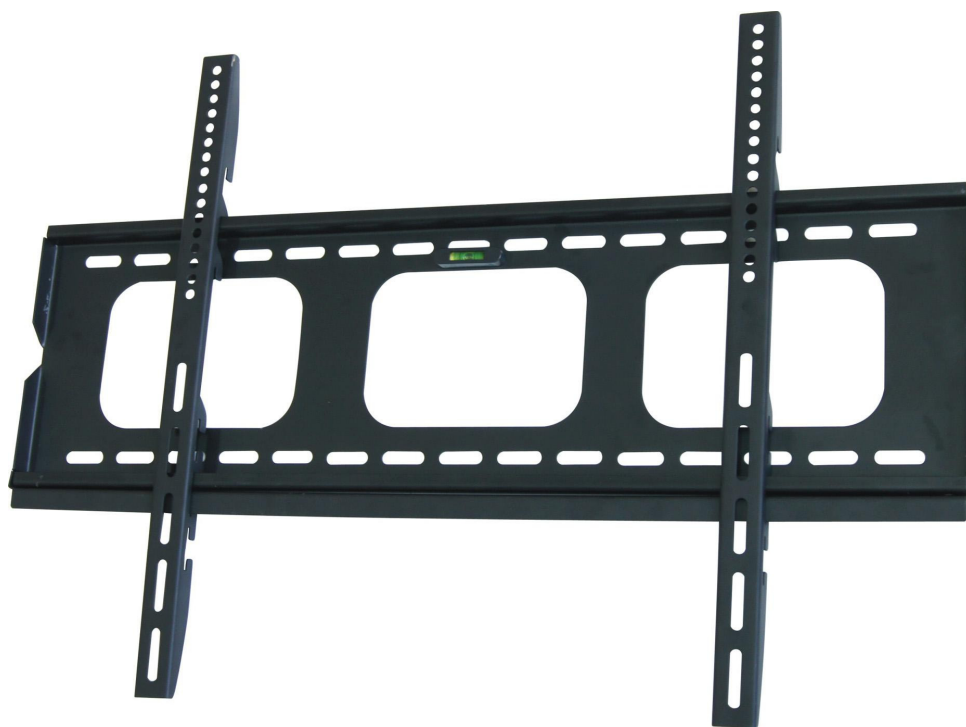

Item no. 17.99.1214

VALUE Monitor Wall Holder, black

Features :

- Low profile fixed wall mount
- suitable for screen size of 81 ~ 152 cm
- Support up to 80kg
- TV is mounted 24mm off wall
- Vertical height adjustable
- Meet Max. VESA 700 x 500 mm
- With security locking system
- Material: steel
- Black color