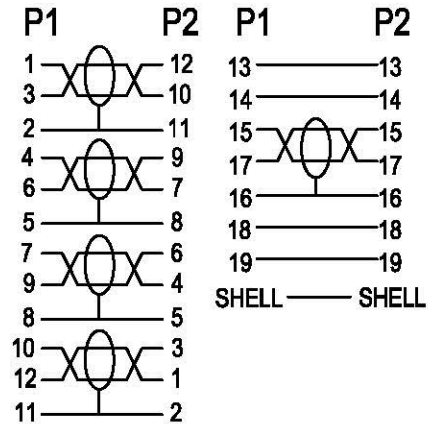

NOTE:

1. CABLE: UL 20276(30AWG(CU)*1P+D+AL/MY)*5PCS+30AWG(CU)*5C+AEB(BRAID AM)
OD:7.3 BLACK COLOR PVC JACKET
2. CONNECTORS: DISPLAYPORT MALE BLACK INSULATION WITH NICKEL PLATED SHELL
NW-LATCH ASSEMBLY HOOD BLACK
3. MOLDING: PVC 45P BLACK

ELECTRICAL TEST:

1. 100% TEST OPEN SHORT MIS-WIRE
2. INSULATION RESISTANCE: 2M OHM MIN

WIRE ADDRESS

ITEM NO	11.04.5601	Draw		Date	2013-07-26
DESC.	ROLINE DisplayPort Cable, DP M / DP M, 1m, black	Check		Date	
origina1NO.	Unit(MM)	Approval		Date	