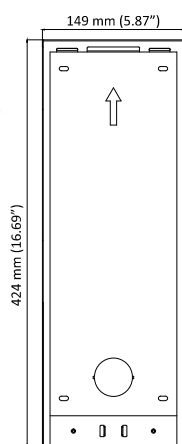

Dimension

Front View