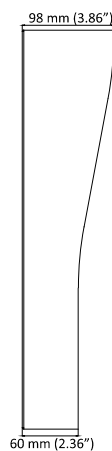

DS-KAB11-D Protective Shield

Features and Notes

- Stainless steel material
- Convenient design available for the wall mounting of the villa door station (DS-KD8002-VM)
- No insulation

Available Model

DS-KAB11-D

Specifications

Parameter	Model	DS-KAB11-D
Material		Stainless Steel
Working temperature		-40° C to +70° C (-40° F to 158° F)
Working humidity		10% to 90%
Dimension (L x W x H)		424 mm x 149 mm x 98 mm (16.69" x 5.87" x 3.86")

Dimension

Slide View