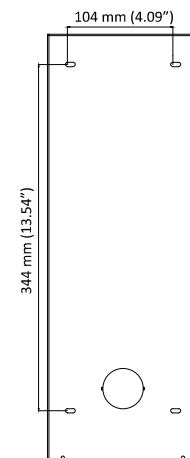

Specifications

Parameter	Model	DS-KAB11-D
Material		Stainless Steel
Working temperature		-40° C to +70° C (-40° F to 158° F)
Working humidity		10% to 90%
Dimension (L x W x H)		424 mm x 149 mm x 98 mm (16.69" x 5.87" x 3.86")

Dimension

Front View

Slide View

Rear View

Installation

1 Insert 4 expansion tubes into the wall.

2 Fix the protective shield on the wall with 4 screws.

3 Install the door station into the protective shield and use 2 screws to insert the plate.