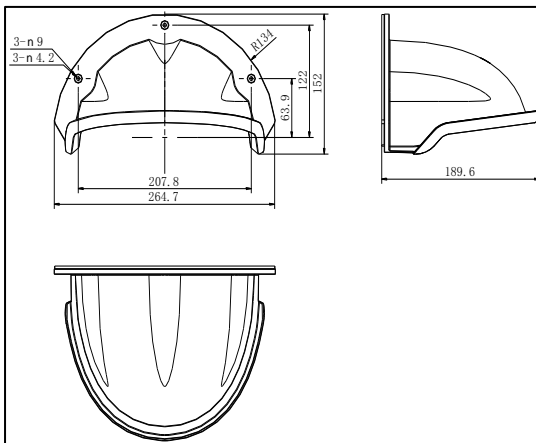

DS-1250ZJ

Rain Shade for Outdoor Dome Camera

Features:

- Composite fibre material with good tenacity and high reliability;
- Water chute design for preventing rainwater from flowing to camera housing;
- Prevent direct sunlight and improve image quality;
- Rain protection and six-level windproof;
- Weaken the possibility of freezing;

Dimension:

Order Model:

DS-1250ZJ

Parameter:

Model	DS-1250ZJ
Parameters	Rain Shade for Outdoor Dome Camera
Appearance	Hikvision White
Material	Composite Fibre
Dimension	264.7*152*189.6 mm
Weight	199g

Notice:

- The rain shade should be installed on flat wall
- The wall must be capable of supporting over 3 times as much as the total weight of the camera and accessory.

Note: The actual dome camera may vary from the picture above.