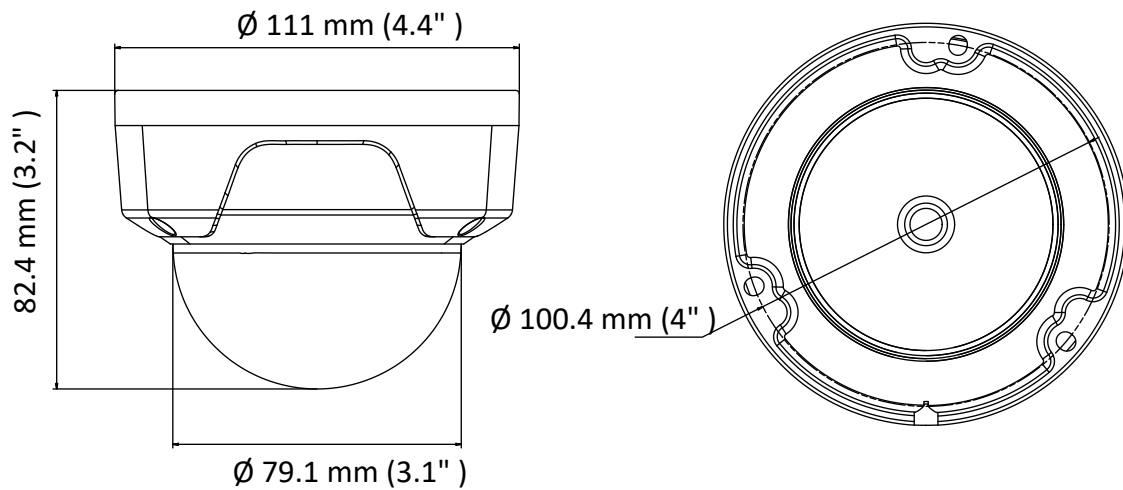

Client	HiLookVision PC Client, HiLookVision App
Web Browser	IE8+, Chrome 41.0-44, Firefox 30.0-51, Safari 8.0-11
Interface	
Communication Interface	1 RJ45 10M/100M self-adaptive Ethernet port
General	
Operating Conditions	-30 °C to 60 °C (-22 °F to 140 °F), humidity: 95% or less (non-condensing)
Power Supply	12 VDC ± 25%, 5.5 mm coaxial power plug PoE (802.3af, class 3)
Power Consumption and Current	12 VDC, 0.4 A, Max: 5 W PoE: (802.3af, 36 V to 57 V), 0.2 A to 0.1 A, Max: 6.5 W
Ingress Protection	IP67, IK10
Material	Without –M model: Bubble: plastic, front cover: plastic, bottom base: metal –M model: Bubble: plastic, front cover: metal, bottom base: metal
Dimensions	Camera: Ø 111 mm × 82.4 mm (Ø 4.4" × 3.2") With package: 134 mm × 134 mm × 108 mm (5.3" × 5.3" × 4.3")
Weight	Without –M model: Camera: Approx. 400 g (0.9 lb.) With package: Approx. 600 g (1.3 lb.) –M model: Camera: Approx. 460 g (1 lb.) With package: Approx. 660 g (1.5 lb.)

Available Models

IPC-D121H (2.8/4 mm), IPC-D121H-M (2.8/4 mm)

Dimension

Accessories

HIA-J204
Inclined Ceiling
Mount

HIA-B101-110
Pendant Mount

HIA-B401-110
Wall Mount

HIA-B401-110B
Wall Mount