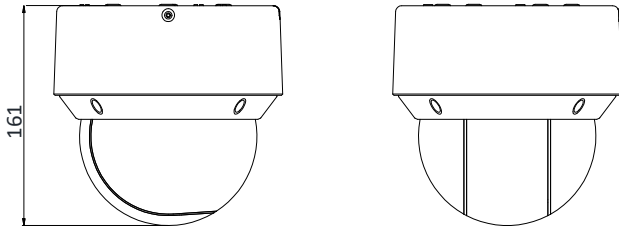

Order Model

DS-2DE4A225IW, 12 VDC & PoE+ (802.3 at, class4)

Dimensions

Unit: mm