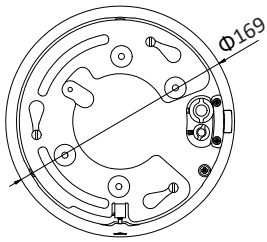

Order Model

DS-2DE4A225IW, 12 VDC & PoE+ (802.3 at, class4)

Dimensions

Unit: mm