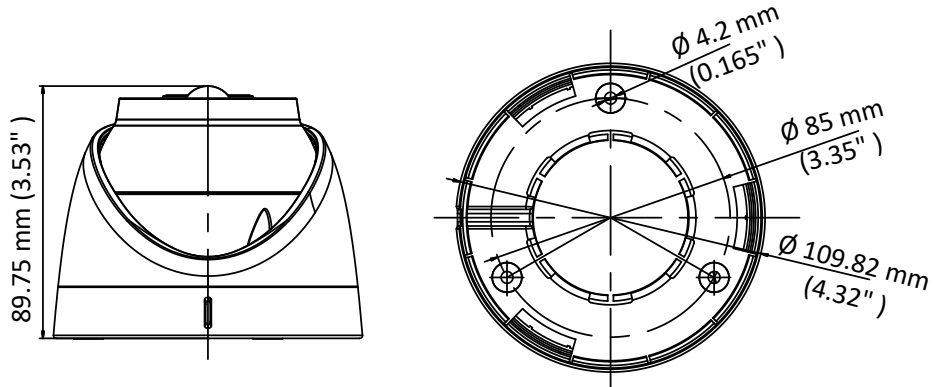

Order Models

DS-2CE71D8T-PIRL

Dimension

Accessory