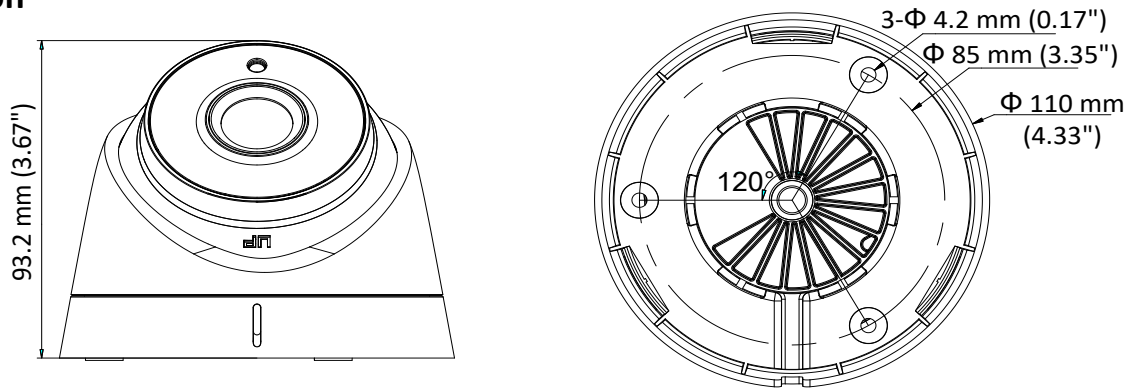

### Key Features

- 5 MP high-performance CMOS
- 2560 × 1944 resolution
- 2.8mm fixed focal lens
- EXIR2.0, smart IR, up to 40 m IR distance
- OSD menu, DNR, DWDR
- IP67
- PoC.af
- Up the coax (HIKVISIONC)

## Specification

<b>Camera</b>	
Image Sensor	5 MP CMOS image sensor
Resolution	2560 (H) × 1944 (V)
Min. illumination	Color: 0.01 Lux @ (F1.2, AGC ON), 0 Lux with IR
Shutter Time	PAL: 1/25 s to 1/50, 000 s NTSC: 1/30 s to 1/50, 000 s
Lens	2.8 mm fixed focal lens
Horizontal Field of View	94.4°
Lens Mount	M12
Day & Night	IR cut filter
Angle Adjustment	Pan: 0° to 360°; Tilt: 0° to 75°; Rotate: 0° to 360°
Synchronization	Internal synchronization
Frame Rate	2560 × 1944@20fps, 2560 × 1944@12.5fps 2560 × 1440@30fps, 2560 × 1440@25fps (default) 1920 × 1080@30fps, 1920 × 1080@25fps <i>* Under the PoC mode, 2560 × 1944@12.5fps is not available.</i>
<b>Menu</b>	
AGC	Support
D/N Mode	Auto/Color/BW (Black and White)
White Balance	ATW/MWB
BLC	Support
DWDR (Digital Wide Dynamic Range)	Support
Language	English, Chinese
Functions	Brightness, Sharpness, DNR, Mirror, Smart IR
<b>Interface</b>	
Video Output	1 HD analog output
<b>General</b>	
Operating Conditions	-40 °C to 60 °C ( -40 °F to 140 °F) , humidity: 90% or less (non-condensation)
Power Supply	12 VDC±25%/PoC.af
Power Consumption	Max. 4.5 W
Protection Level	IP67
Material	Metal & plastic
IR Range	Up to 40 m
Communication	Up the coax, Protocol: HIKVISIONC (TVI output)
Dimensions	Φ 110 mm × 93.2 mm (Φ 4.33" × 3.67")
Weight	350 g (0.77 lb.)

## Dimension