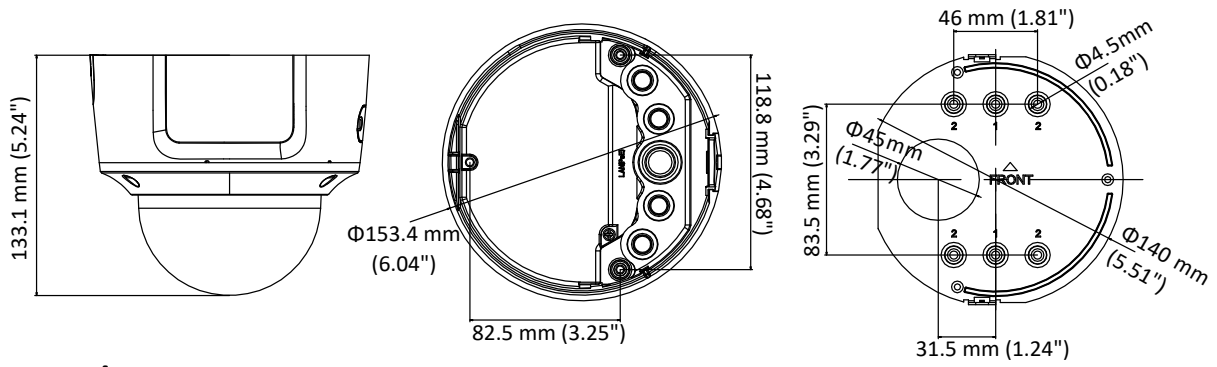

Dimensions

Accessories