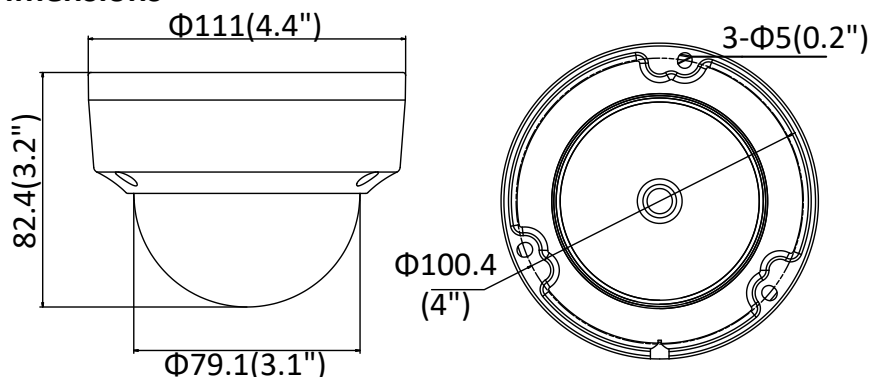

Dimensions

Unit: mm

Accessories

Distributed by