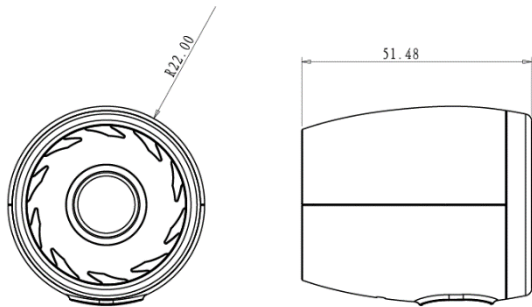

Dimensions

Unit:mm

Accessories

Distributed by