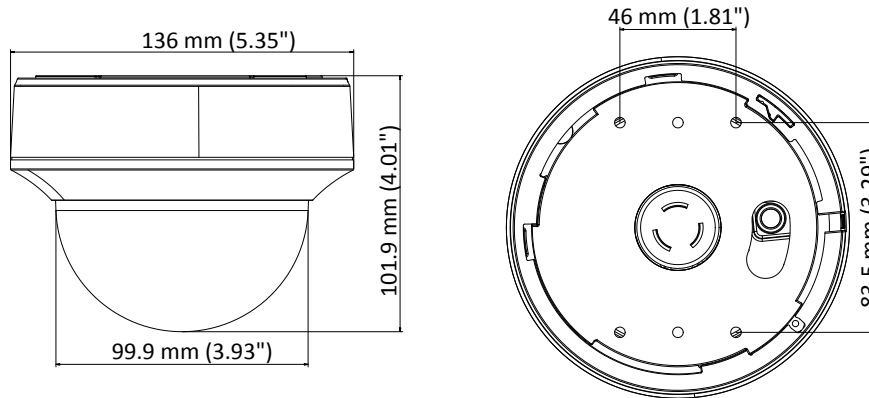

## Specification

<b>Camera</b>	
Image Sensor	2.0 megapixel progressive scan CMOS
Signal System	PAL/NTSC
Frame Rate	PAL: 1080p@25fps NTSC: 1080p@30fps
Resolution	1920 (H) × 1080 (V)
Min. illumination	Color: 0.005 Lux @ (F1.8, AGC ON), 0 Lux with IR
Shutter Time	PAL: 1/25 s to 1/50, 000 s NTSC: 1/30 s to 1/50, 000 s
Slow Shutter	Max. 16 times
Lens	2.8 mm to 12 mm motorized vari-focal lens
Horizontal Field of View	32.1° to 103°
Lens Mount	Φ14
Day & Night	IR cut filter
Angle Adjustment	Pan: 0° to 340°, Tilt: 0° to 75°, Rotate: 0° to 355°
Synchronization	Internal synchronization
WDR (Wide Dynamic Range)	> 120 dB
<b>Menu</b>	
AGC	Support
Day/Night Mode	Auto/Color/BW (Black and White)
White Balance	ATW/MANUAL
Privacy Mask	ON/OFF, 4 programmable privacy masks
Motion Detection	4 programmable motion areas
Backlight Compensation	WDR/BLC/HLC/OFF
3D DNR (Digital Noise Reduction)	On
Language	English, Chinese
Functions	Brightness, Sharpness, Mirror, Smart IR
<b>Interface</b>	
Video Output	1 HD analog output
<b>General</b>	
Operating Conditions	-40 °C to 60 °C (-40 °F to 140 °F), humidity: 90% or less (non-condensation)
Power Supply	12 VDC ± 25% / PoC.at -A: 12 VDC ± 25%, 24 VDC ± 25% / PoC.at
Power Consumption	Max. 7 W
Ingress Protection	IP50
Material	Plastic
IR Range	Up to 20 m
Communication	Up the coax, Protocol: HIKVISION-C (TVI output)
Dimensions	Φ 136 mm × 102 mm (Φ 5.35" × 4.02")
Weight	Approx. 600 g (1.32 lb.)

## Dimension