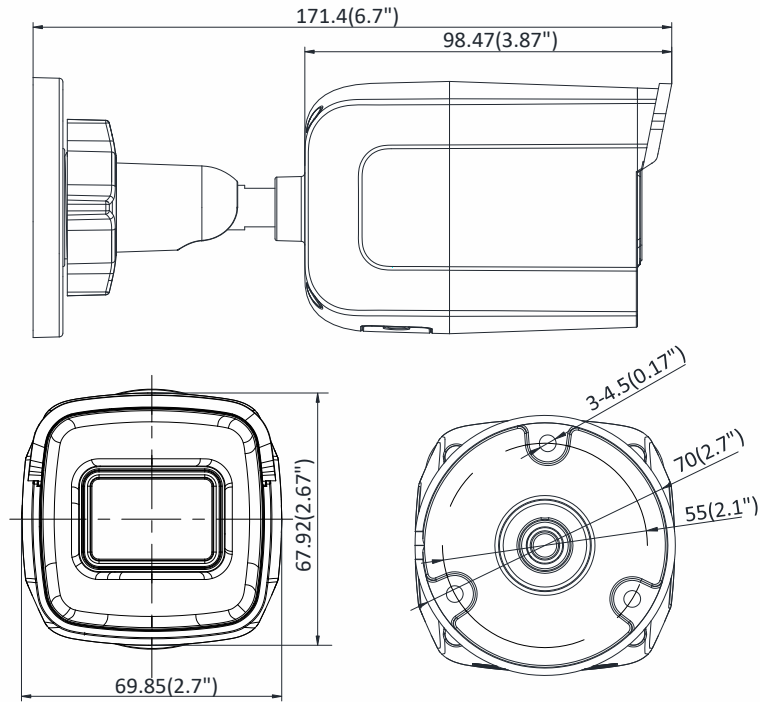

Protocols	TCP/IP, ICMP, HTTP, HTTPS, FTP, DHCP, DNS, DDNS, RTP, RTSP, RTCP, PPPoE, NTP, UPnP, SMTP, SNMP, IGMP, 802.1X, QoS, IPv6, UDP, Bonjour
General Function	One-key reset, anti-flicker, three streams, heartbeat, mirror, password protection, privacy mask, watermark, IP address filter
Firmware Version	V5.5.80
API	ONVIF (PROFILE S, PROFILE G), ISAPI
Simultaneous Live View	Up to 6 channels
User/Host	Up to 32 users 3 levels: Administrator, Operator and User
Client	iVMS-4200, Hik-Connect, iVMS-5200, iVMS-4500
Web Browser	Plug-in required live view: IE8+, Chrome 41.0-44, Firefox 30.0-51, Safari 8.0-11 Plug-in free live view: Chrome 45.0+, Firefox 52.0+
Interface	
Communication Interface	1 RJ45 10M/100M self-adaptive Ethernet port
On-board Storage	Built-in micro SD/SDHC/SDXC slot, up to 128 GB
Reset Button	Yes
Smart Feature-set	
Behavior Analysis	Line crossing detection, intrusion detection, unattended baggage detection, object removal detection
Exception Detection	Scene change detection
Face Detection	Yes
General	
Operating Conditions	-30 °C to +60 °C (-22 °F to +140 °F), humidity 95% or less (non-condensing)
Power Supply	12 VDC ± 25%, 5.5 mm coaxial power plug PoE (802.3af, class 3)
Power Consumption	12 VDC, 0.5 A, max: 6 W PoE: (802.3af, 36 VDC to 57 VDC), 0.2 A to 0.1 A, max: 7.5 W
IR Range	Up to 30 m
Wavelength	850 nm
Protection Level	IP67, IK10
Material	Front cover: metal, back cover: metal, sun shield: plastic
Dimensions	Camera: 70 × 68 × 171 mm (2.8" × 2.7" × 6.7")
Weight	Camera: 400 g (0.9 lb.) With package: 700 g (1.5 lb.)

Available Model

DS-2CD2065G1-I (2.8/4/6 mm)

Dimension

Unit: mm(inch)

Accessory

DS-1280ZJ-XS
Junction Box

DS-1280ZJ-XS(Black)
Junction Box

Distributed by