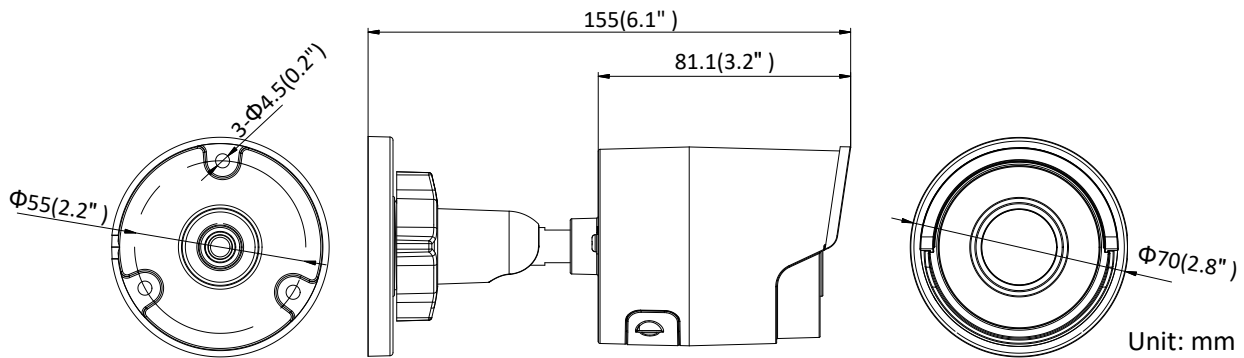

Dimensions